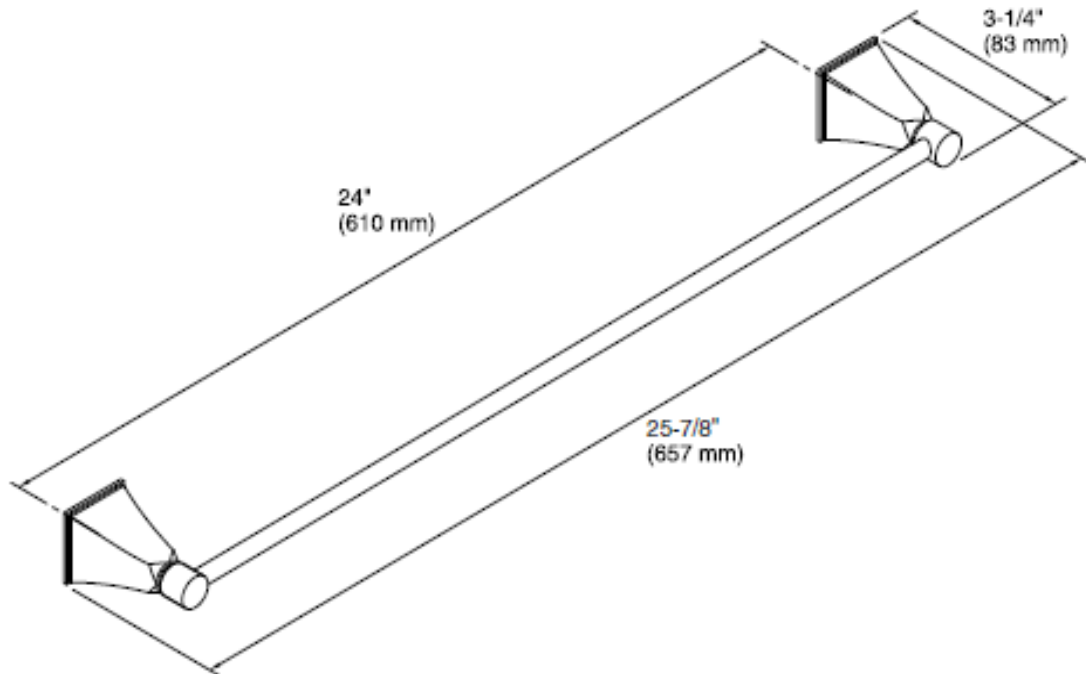

Brand : KOHLER
Name : MEMOIRS 24 Towel Bar
Item Code : K486T-CP
Designer :
Color / Finish: Polished Chrome
Dimensions : 83 mm x 657 mm

Product info:

- Towel Bar

Flushing of pipe must be done before fittings are installed. Failure to do so voids the warranty.