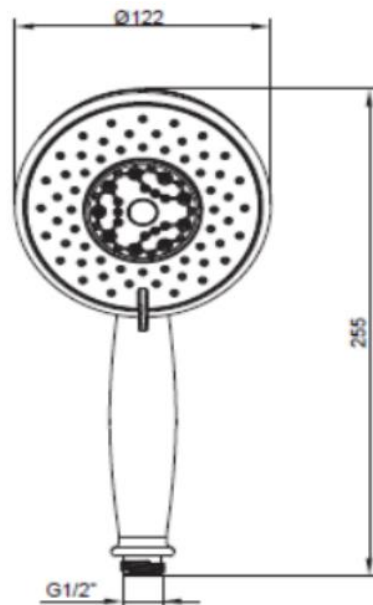

Brand : KOHLER  
Name : Rain Duet multi-function hand shower  
Item Code : K-45973T-CP

Designer :

Color / Finish: Polished Chrome  
Dimensions : Ø122 x 255 x 79 mm

Product info:

- Multi-function hand shower