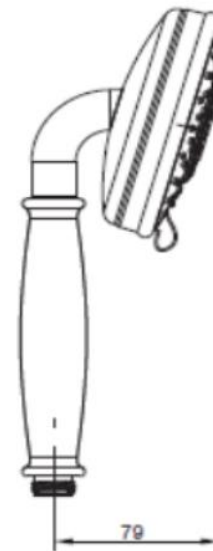

Brand : KOHLER  
Name : Rain Duet multi-function hand shower  
Item Code : K-45973T-CP

Designer :

Color / Finish: Polished Chrome  
Dimensions : Ø122 x 255 x 79 mm

Product info:

- Multi-function hand shower