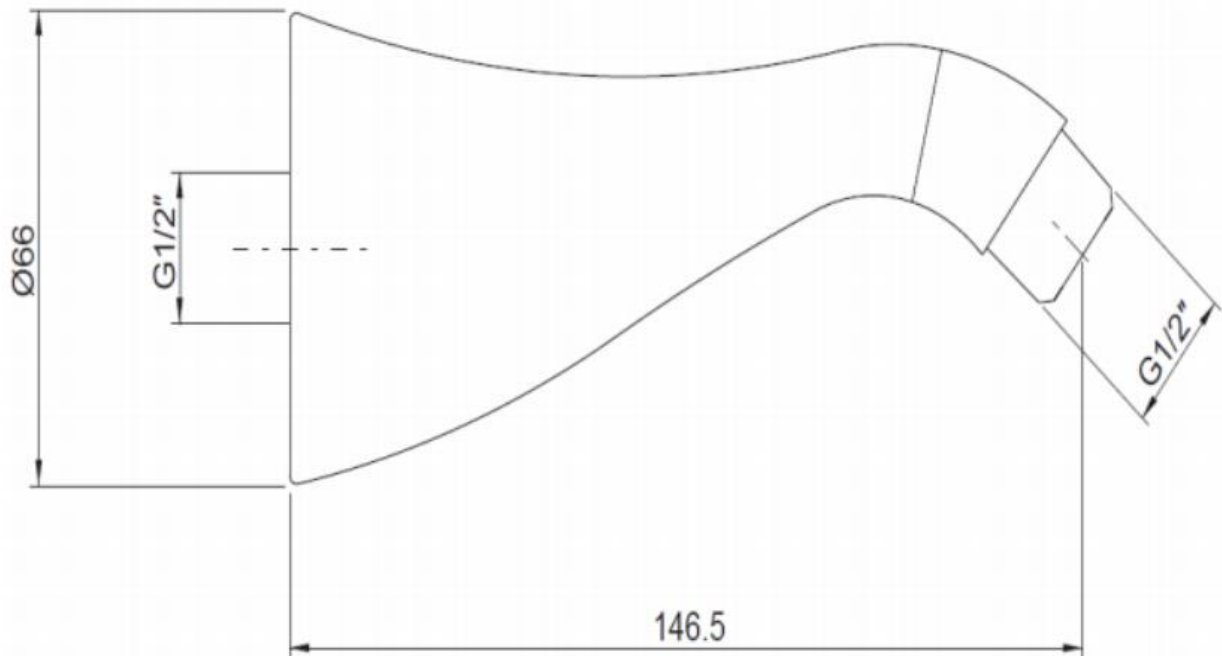

Brand : KOHLER
Name : Finial Shower Arm
Item Code : K-45972T-CP
Designer :
Color / Finish: Polished Chrome
Dimensions : 146.5 mm length

Product info:

- Shower arm
- Requires K-10282T-AK-CP

Flushing of pipe must be done before fittings are installed. Failure to do so voids the warranty.