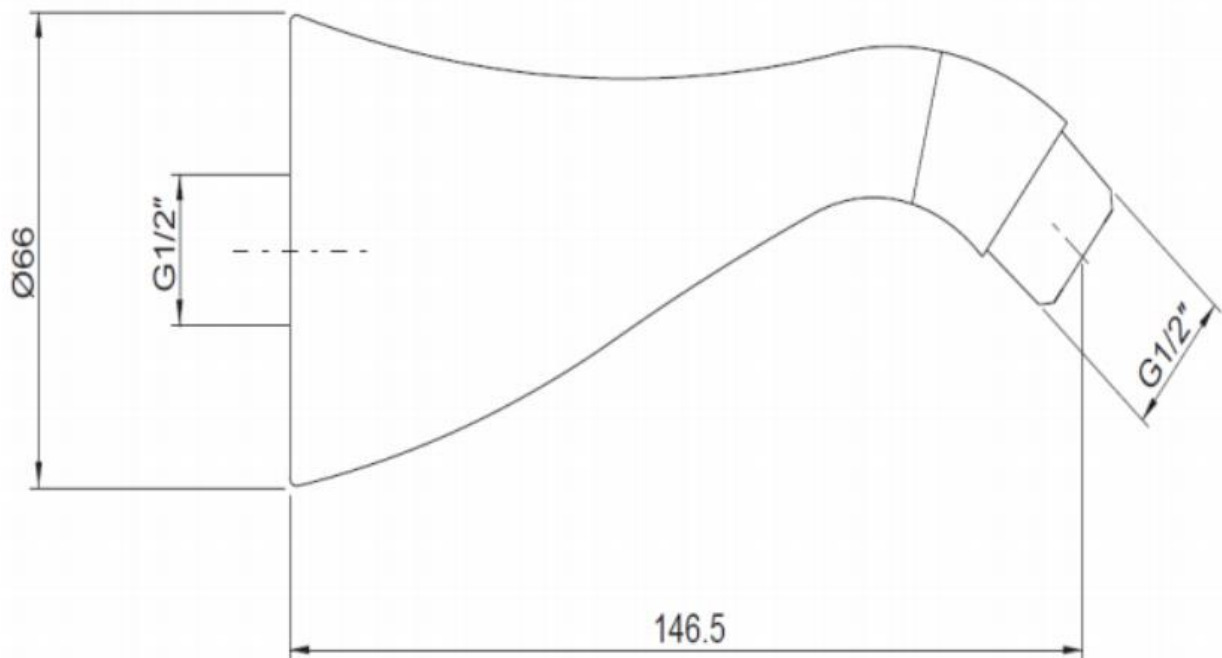

Brand : KOHLER
Name : Finial Shower Arm
Item Code : K-45972T-AF
Designer :
Color / Finish: French Gold
Dimensions : 146.5 mm length

Product info:
• Shower arm

Flushing of pipe must be done before fittings are installed. Failure to do so voids the warranty.
Follow cleaning instructions and avoid using any harmful chemicals.
All information is for reference only. Installation shall always be based on the specs provided with actual delivered items.
For more info, visit www.sanitecph.com