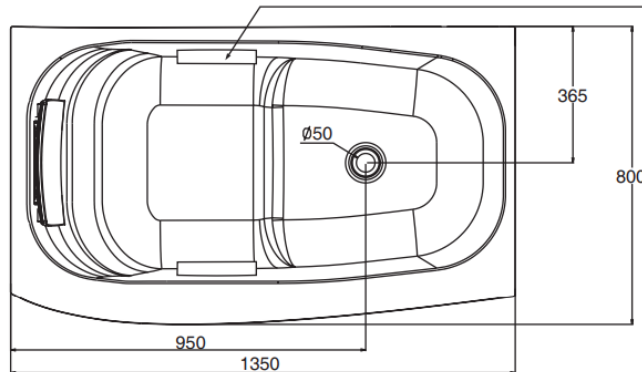

Brand : KOHLER
Name : COMFORTABLE Free standing acrylic tub
Item Code : K45599T-GR58
Designer :
Color / Finish: White
Dimensions : 1350 x 800 x 732 mm

Product info:

- Free standing acrylic tub
- With thunder grey pillow and grip rails
- Sloping backrest provides comfort