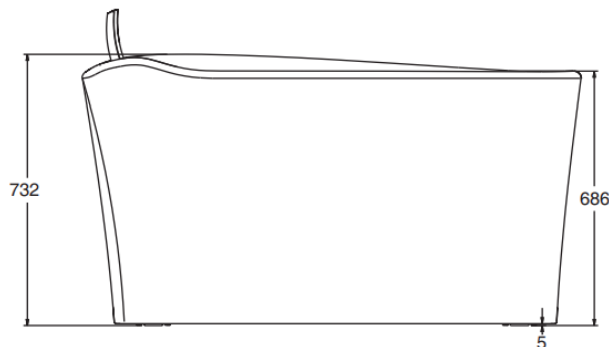

Brand : KOHLER
Name : COMFORTABLE Free standing acrylic tub
Item Code : K45599T-GR58
Designer :
Color / Finish: White
Dimensions : 1350 x 800 x 732 mm

Product info:

- Free standing acrylic tub
- With thunder grey pillow and grip rails
- Sloping backrest provides comfort