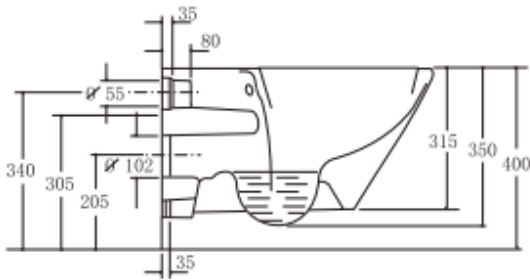

Brand : KOHLER
Name : ESCALE Quiet-close seat & cover
Item Code : K4417T-0
Designer :
Color / Finish: White
Dimensions : 453 x 375 mm

Product info:

- Quiet-close seat and cover
- (Requires K19045T_2_0)

Flushing of pipe must be done before fittings are installed. Failure to do so voids the warranty.