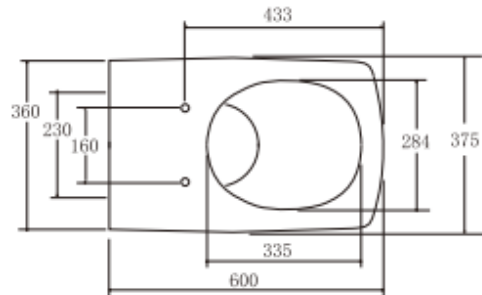

Brand : KOHLER
Name : ESCALE Quiet-close seat & cover
Item Code : K4417T-0
Designer :
Color / Finish: White
Dimensions : 453 x 375 mm

Product info:

- Quiet-close seat and cover
- (Requires K19045T_2_0)

Flushing of pipe must be done before fittings are installed. Failure to do so voids the warranty.