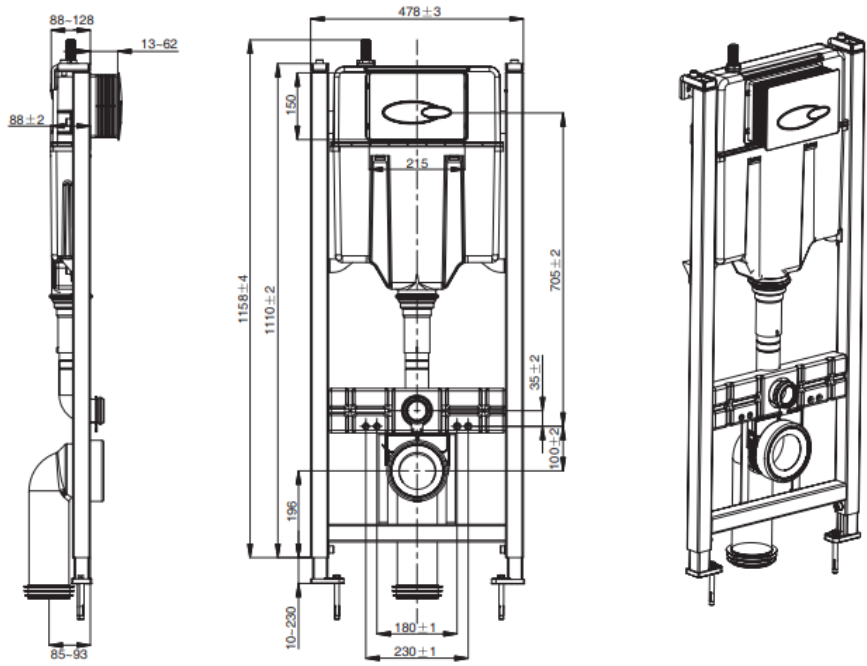

Brand : KOHLER
 Name : Hydro Tower 300
 Item Code : K4179T-NA

Designer :
 Color / Finish: White
 Dimensions :

Product info:

- Hydro Tower
- BEVEL flush actuator

Flushing of pipe must be done before fittings are installed. Failure to do so voids the warranty.
 Follow cleaning instructions and avoid using any harmful chemicals.
 All information is for reference only. Installation shall always be based on the specs provided with actual delivered items.
 For more info, visit www.sanitecph.com