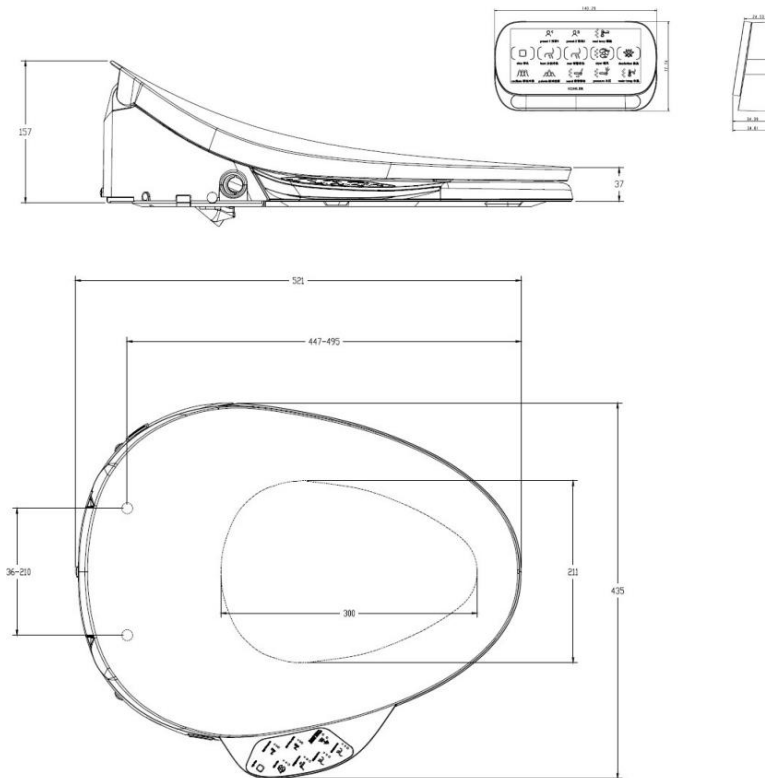

Brand : KOHLER  
 Name : C3™-230 Electronic Bidet Seat,  
 Item Code : K4108T-0  
 Designer :  
 Color / Finish: White  
 Dimensions : 435 x 521 x 161 mm

**Product info:**

- One-piece elongated toilet
- With skirted trapway, dual-flush