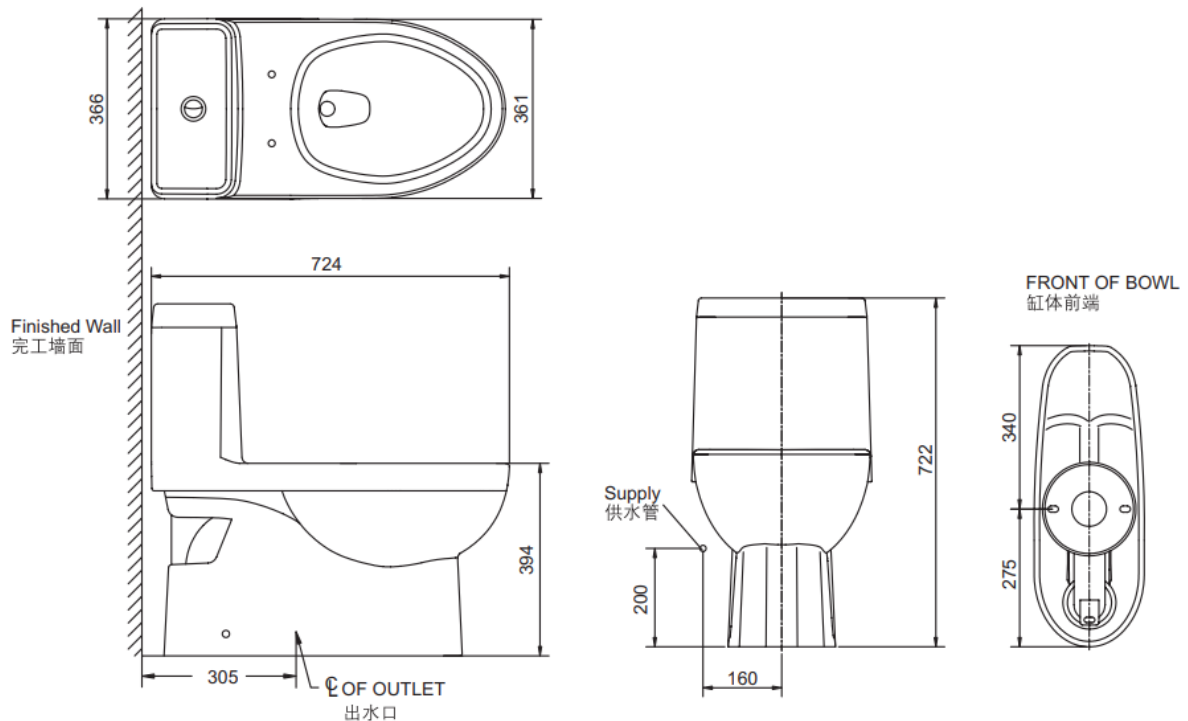

Brand : KOHLER
 Name : REACH 1-Piece toilet, skirted bowl
 Item Code : K3983T-S2-0
 Designer :
 Color / Finish: White
 Dimensions : 724 x 366 x 722 mm

Product info:

- 1-Piece toilet, skirted bowl.
- Class Five 3/4.8L
- with K-4087T Reach quiet-close seat
- cover