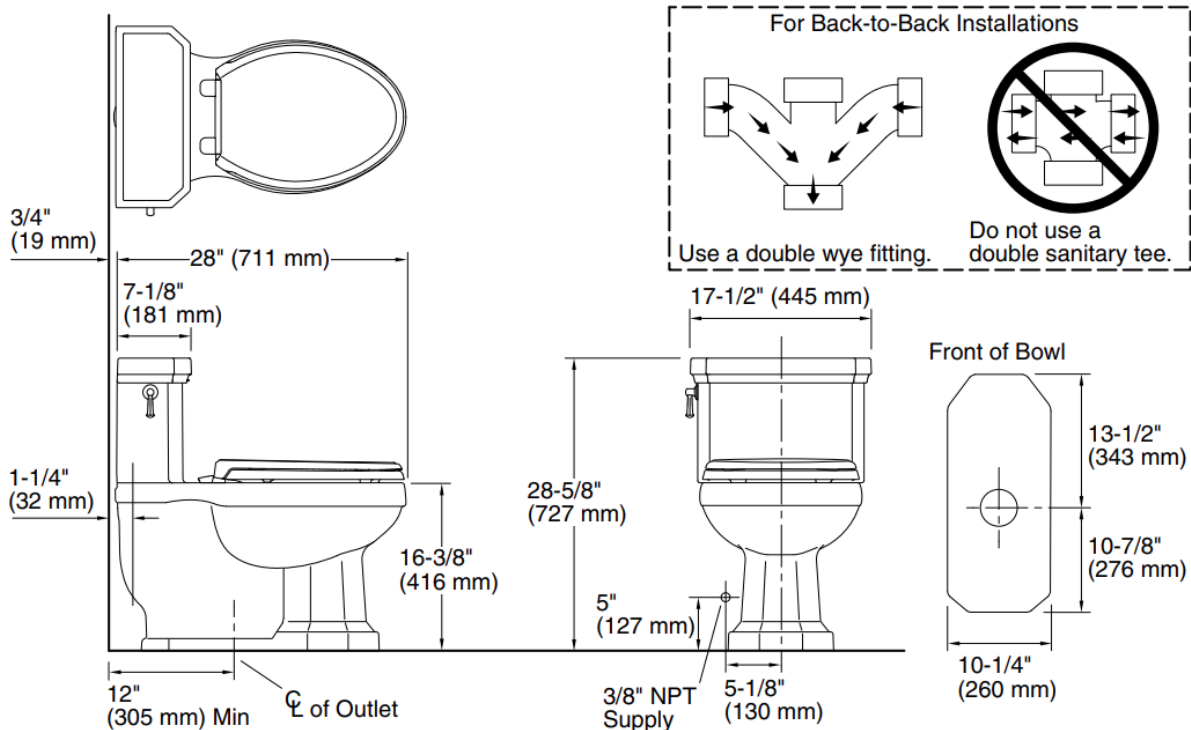

Brand : KOHLER
 Name : KATHRYN one-piece elongated toilet,
 Item Code : K3940-7

Designer :

Color / Finish: Black
 Dimensions : 711 x 416 x 727 mm

Product info:

- One-piece toilets integrate the tank and bowl into a seamless, easy-to-clean design.
- Compact elongated bowl offers added room and comfort.
- Comfort Height® feature offers chair-height seating that makes sitting down and standing up easier for most adults.
- 1.28 gpf (4.8 lpf).
- Flexible hose ½ x ½
- Floor range
- Angle Valve