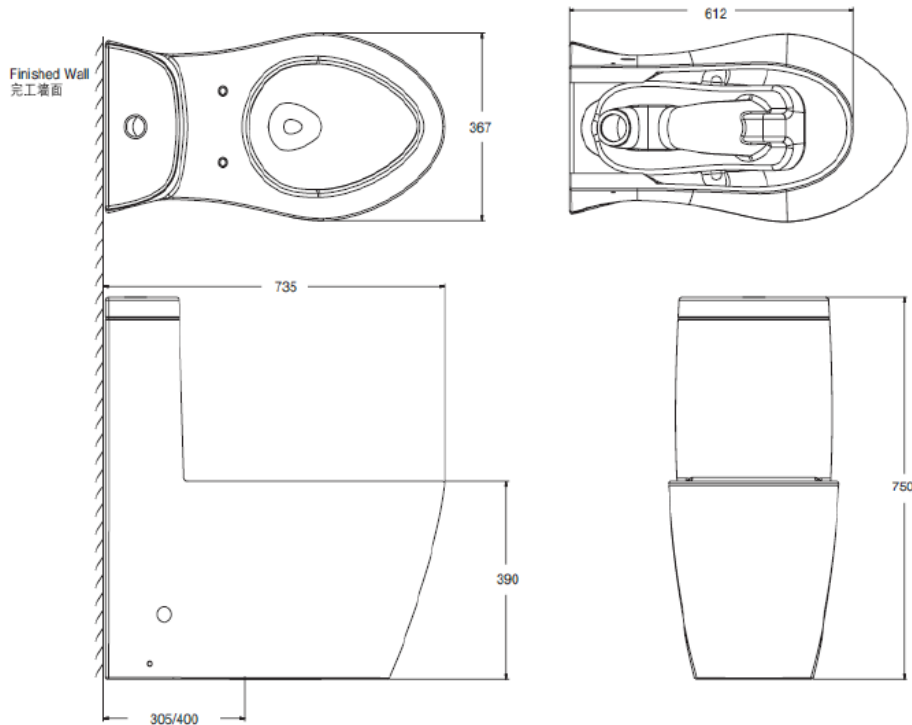

Brand : KOHLER
 Name : KARESS 1-Piece elongated toilet, dual top flush
 Item Code : K3902T-S-0
 Designer :
 Color / Finish: Polished Nickel
 Dimensions : 730 x 323 x 748 mm

Product info:

- 1-piece S-Trap elongated toilet set
- Class 5 siphonic with top button dual flush 3/4.8 LPF
- Roughing-in 305mm with French Curve quiet closing seat & cover

Add-ons:

- 54.10600 Flexible hose ½"x½"x14"
- C408681 Angle valve ½"x½"
- B9082GASVI Floor flange

Flushing of pipe must be done before fittings are installed. Failure to do so voids the warranty.

Follow cleaning instructions and avoid using any harmful chemicals.