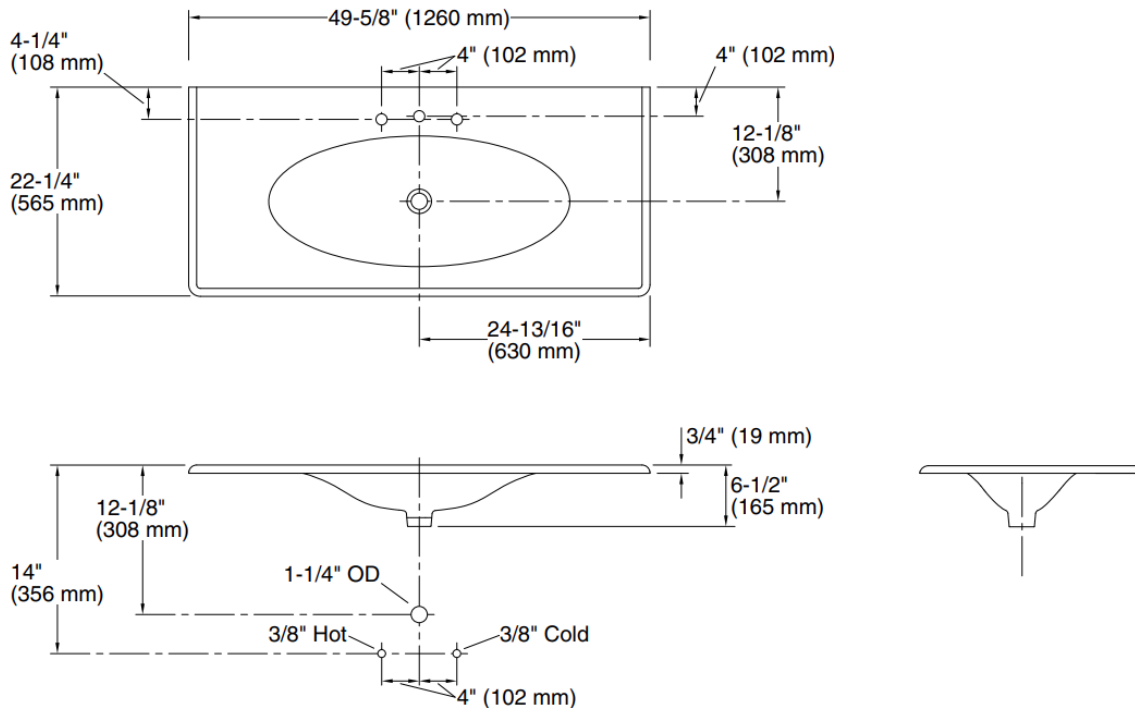

Brand : KOHLER
 Name : IRON/IMPRESSIONS® vanity top
 lavatory with 3 tap holes
 Item Code : K3053-8-0
 Designer :
 Color / Finish: White
 Dimensions : 1260 x 565 mm

Product info:

- 49" Enameled cast iron vanity top
- With integrated oval sink
- Elongated oval basin
- Combines with standard 48" (1219 mm) vanities to create a complete sink