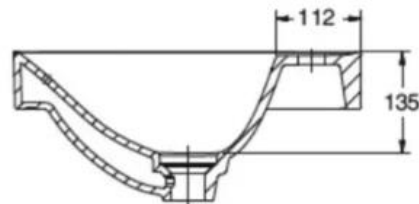

Brand : KOHLER
 Name : Forefront Brink Countertop basin with tap deck
 Item Code : K30506T-1-0
 Designer :
 Color / Finish: White
 Dimensions : 600 x 460 x 198 mm

Product info:

- With tap decking with raised corners to contain water within the basin
- Drain cap in a matching white color for a seamless look
- Sloped in edge to prevent water from overflowing the sides
- With overflow
- Basin is semi-inset into the countertop

Length 长	Width 宽	Height 高	Depth 盆深
600	460	198	135

Flushing of pipe must be done before fittings are installed. Failure to do so voids the warranty.
 Follow cleaning instructions and avoid using any harmful chemicals.
 All information is for reference only. Installation shall always be based on the specs provided with actual delivered items.
 For more info, visit www.sanitecph.com