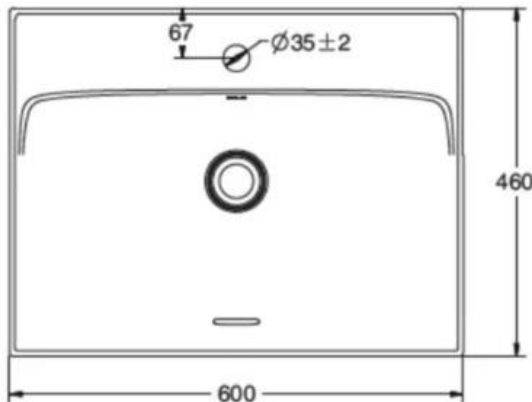

Brand : KOHLER
 Name : Forefront Brink Countertop basin with tap deck
 Item Code : K30506T-1-0
 Designer :
 Color / Finish: White
 Dimensions : 600 x 460 x 198 mm

Product info:

- With tap decking with raised corners to contain water within the basin
- Drain cap in a matching white color for a seamless look
- Sloped in edge to prevent water from overflowing the sides
- With overflow
- Basin is semi-inset into the countertop

Length 长	Width 宽	Height 高	Depth 盆深
600	460	198	135

Flushing of pipe must be done before fittings are installed. Failure to do so voids the warranty.
 Follow cleaning instructions and avoid using any harmful chemicals.
 All information is for reference only. Installation shall always be based on the specs provided with actual delivered items.
 For more info, visit www.sanitecph.com