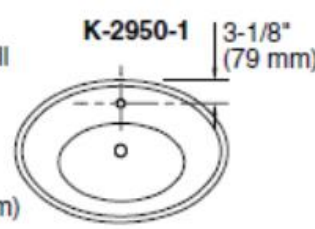

Brand : KOHLER
 Name : REVIVAL Oval Self-rimming lavatory, 3 tap holes
 Item Code : K2950T-8-0
 Designer :
 Color / Finish: White
 Dimensions : 483 x 711 x 206 mm

Product info:

- Oval Self-rimming lavatory cast iron
- With 3 tap holes
- 8" center hole