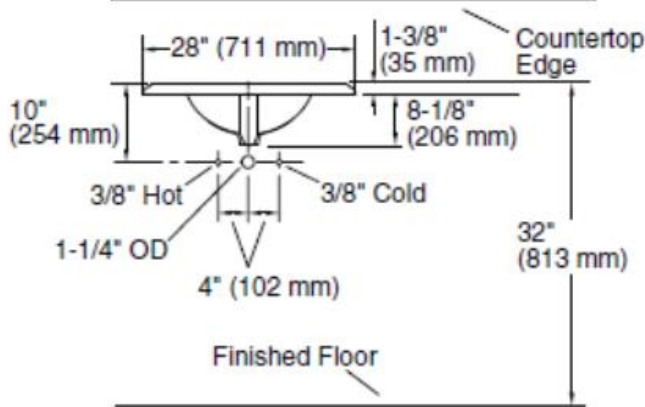

Brand : KOHLER
 Name : REVIVAL Oval Self-rimming lavatory, 3 tap holes
 Item Code : K2950T-8-0
 Designer :
 Color / Finish: White
 Dimensions : 483 x 711 x 206 mm

Product info:

- Oval Self-rimming lavatory cast iron
- With 3 tap holes
- 8" center hole