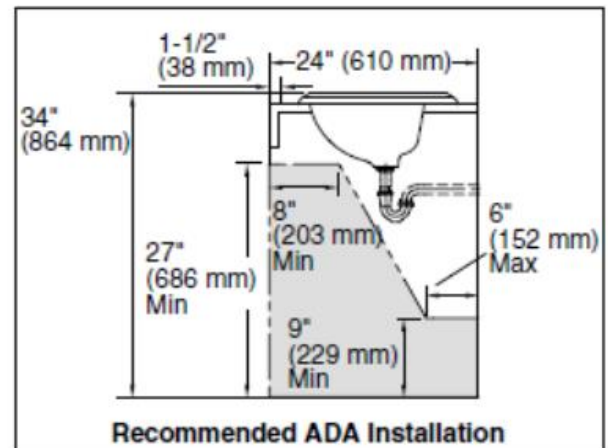

Recommended ADA Installation

Flushing of pipe must be done before fittings are installed. Failure to do so voids the warranty.

Follow cleaning instructions and avoid using any harmful chemicals.

All information is for reference only. Installation shall always be based on the specs provided with actual delivered items.

For more info, visit www.sanitecph.com