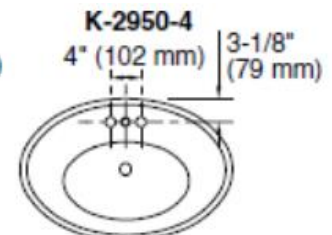

Brand : KOHLER
 Name : REVIVAL Oval Self-rimming lavatory, 3 tap holes
 Item Code : K2950T-8-0
 Designer :
 Color / Finish: White
 Dimensions : 483 x 711 x 206 mm

Product info:

- Oval Self-rimming lavatory cast iron
- With 3 tap holes
- 8" center hole