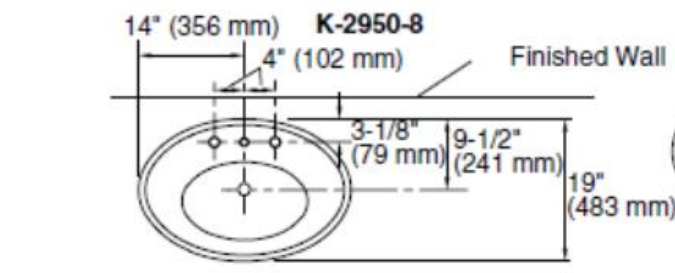

Brand : KOHLER
 Name : REVIVAL Oval Self-rimming lavatory, 3 tap holes
 Item Code : K2950T-8-0
 Designer :
 Color / Finish: White
 Dimensions : 483 x 711 x 206 mm

Product info:

- Oval Self-rimming lavatory cast iron
- With 3 tap holes
- 8" center hole