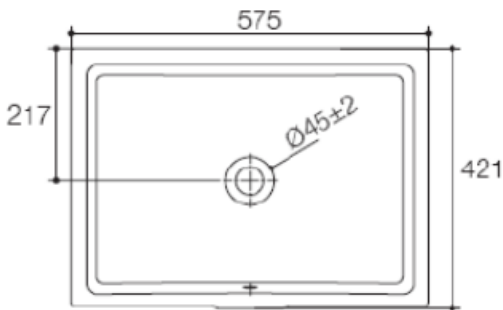

Brand : KOHLER  
 Name : VERTICYL Rectangular undercounter lavatory with 3 tap holes 8" centerset  
 Item Code : K2889K-UDL-0  
 Designer :  
 Color / Finish: White  
 Dimensions : Outer:575 x 421 x 178mm  
 Inner: 514 x 357 x 134mm

**Product info:**

- Rectangular undercounter lavatory
- 3 tap holes
- Vitreous china
- With overflow drain

Flushing of pipe must be done before fittings are installed. Failure to do so voids the warranty.