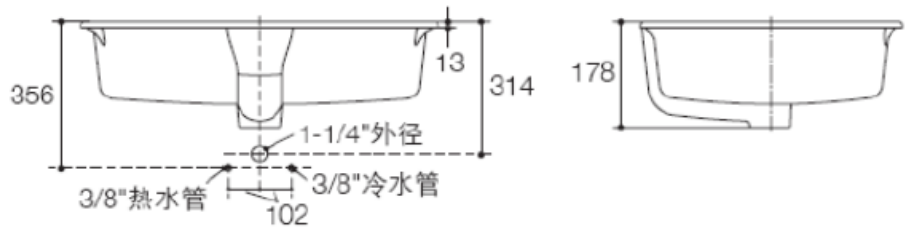

Brand : KOHLER  
 Name : VERTICYL Rectangular undercounter lavatory with 3 tap holes 8" centerset  
 Item Code : K2889K-UDL-0  
 Designer :  
 Color / Finish: White  
 Dimensions : Outer:575 x 421 x 178mm  
 Inner: 514 x 357 x 134mm

**Product info:**

- Rectangular undercounter lavatory
- 3 tap holes
- Vitreous china
- With overflow drain

Flushing of pipe must be done before fittings are installed. Failure to do so voids the warranty.