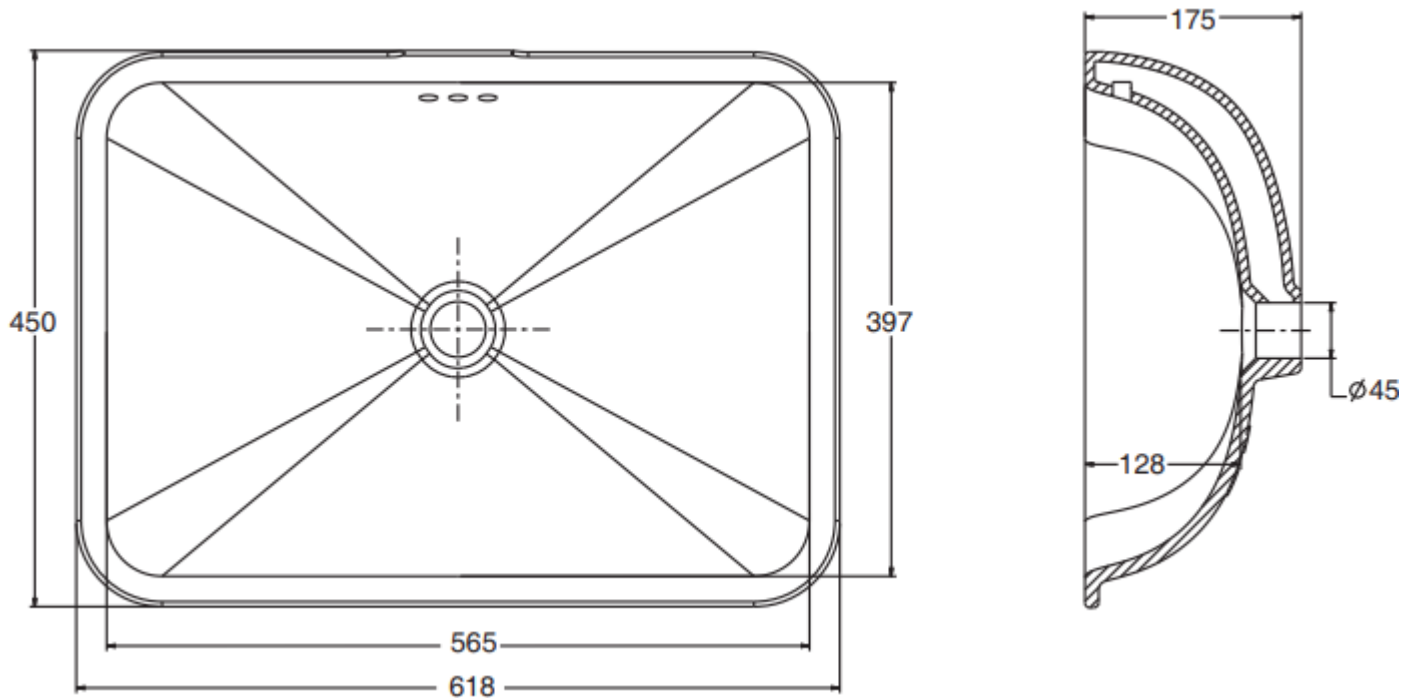

Brand : KOHLER  
Name : FOREFRONT Under Counter lavatory  
Item Code : K28730T-TT  
Designer :  
Color / Finish: Titanium  
Dimensions : 618 x 450 x 175 mm

**Product info:**

- Undercounter lavatory
- Brass construction
- Finishes resist corrosion and tarnishing