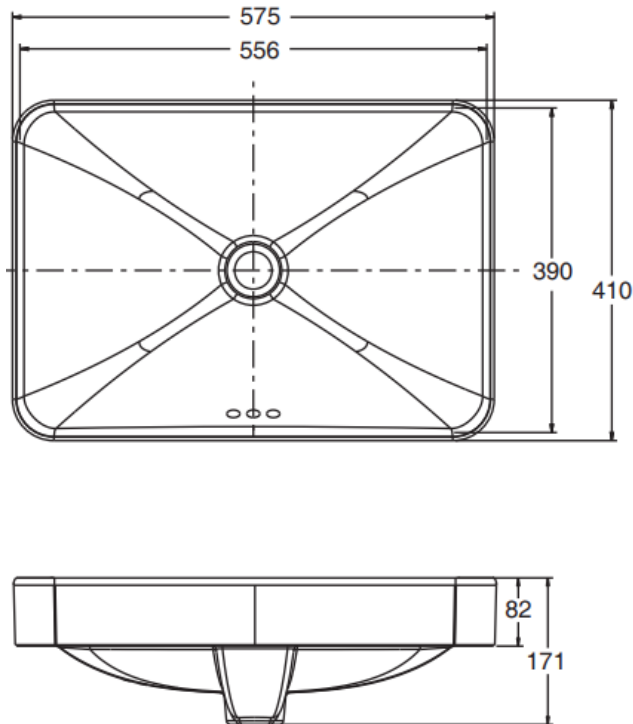

Brand : KOHLER
Name : FOREFRONT Vessel
Item Code : K28729T-TT
Designer :
Color / Finish: Titanium
Dimensions : 575 x 410 x 171 mm

Product info:

- Vessel lavatory
- Brass construction
- Finishes resist corrosion and tarnishing