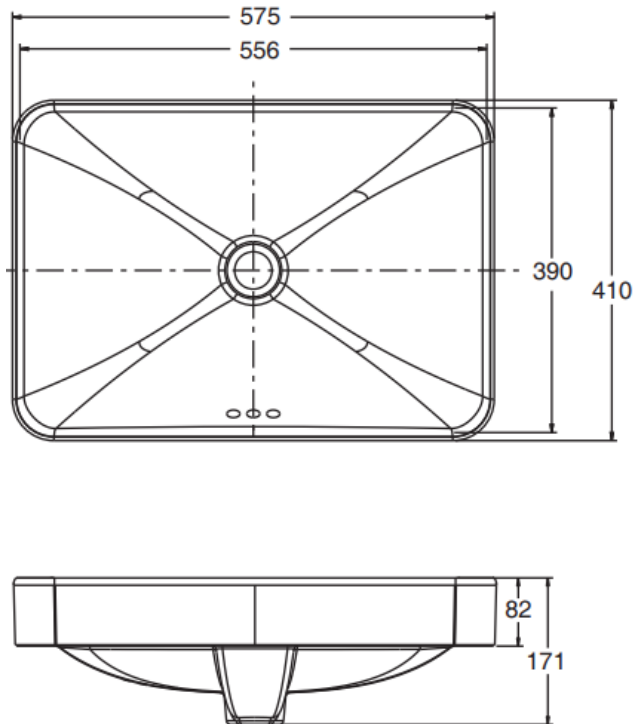

Brand : KOHLER  
Name : FOREFRONT Vessel  
Item Code : K28729T-RGD  
Designer :  
Color / Finish: Rose Gold  
Dimensions : 575 x 410 x 171 mm

**Product info:**

- Vessel lavatory
- Brass construction
- Finishes resist corrosion and tarnishing