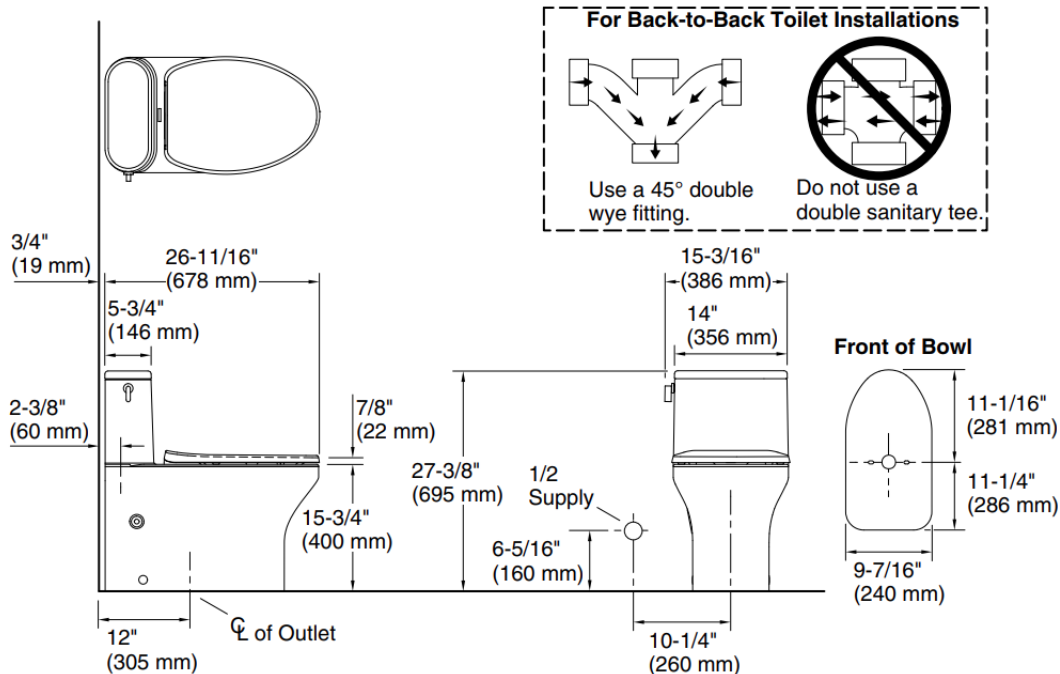

Brand : KOHLER
 Name : Toilet Spacity
 Item Code : K28020T-S-0
 Designer :
 Color / Finish: White
 Dimensions : D675 x W364 x H695 mm

Product info:

- Compact, streamlined one-piece toilet
- Compact elongated bowl offers added comfort while requiring less price
- Dual-flush offers a choice of 0.8 or 1.28 gpf (3.0 or 4.8 lpf)
- -15/16" (49 mm) fully glazed trapway
- Fully skirted trapway simplifies cleaning
- Material: Vitreous china
- Standard 12" (305 mm) rough-in