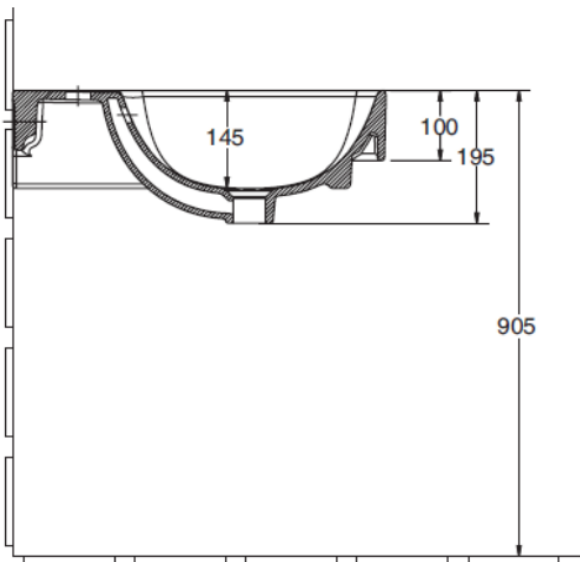

Brand : KOHLER
 Name : FOREFRONT 900 mm Vanity top, 3 tap holes
 Item Code : K2749T-8-0
 Designer :
 Color / Finish: White
 Dimensions : 900 x 520 x 195 mm

Product info:

- Vessel Lavatory
- Vanity top
- 3 tap holes
- Fireclay
- 8-inch center faucet holes
- With overflow drain