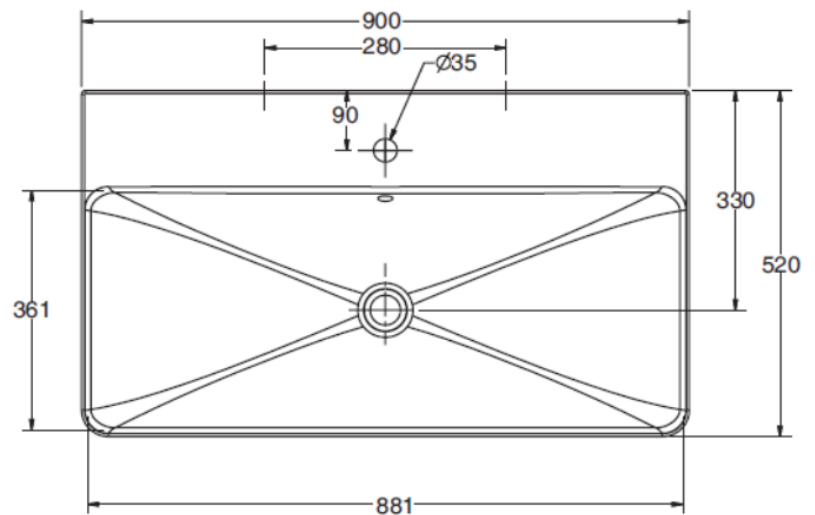

Brand : KOHLER
 Name : FOREFRONT 900 mm Vanity top, 3 tap holes
 Item Code : K2749T-8-0
 Designer :
 Color / Finish: White
 Dimensions : 900 x 520 x 195 mm

Product info:

- Vessel Lavatory
- Vanity top
- 3 tap holes
- Fireclay
- 8-inch center faucet holes
- With overflow drain