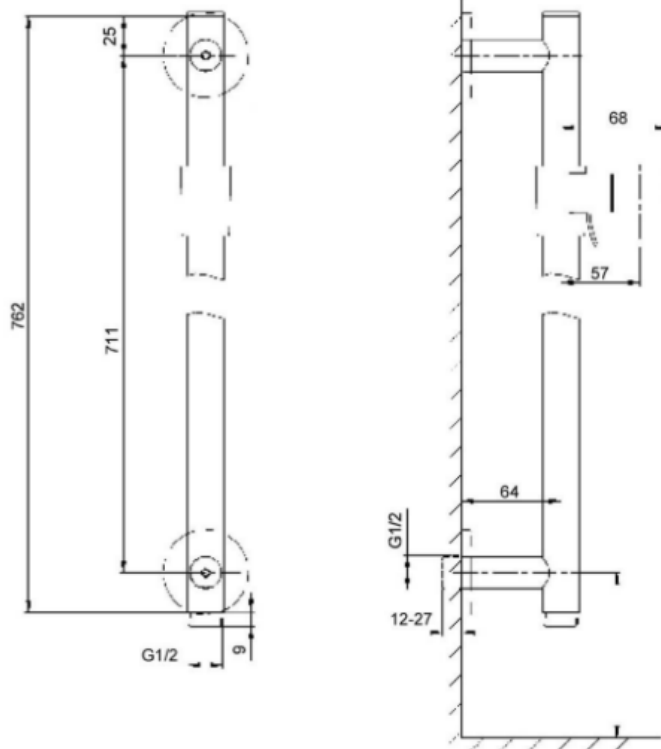

Brand : KOHLER
 Name : Slide bar 80cm with wall outlet
 Item Code : K2738T-CP

Designer :
 Color / Finish: Polished Chrome
 Dimensions : 80 cm

- Product info:
- Slide Bar
 - With wall outlet

Flushing of pipe must be done before fittings are installed. Failure to do so voids the warranty.
 Follow cleaning instructions and avoid using any harmful chemicals.
 All information is for reference only. Installation shall always be based on the specs provided with actual delivered items.
 For more info, visit www.sanitecph.com