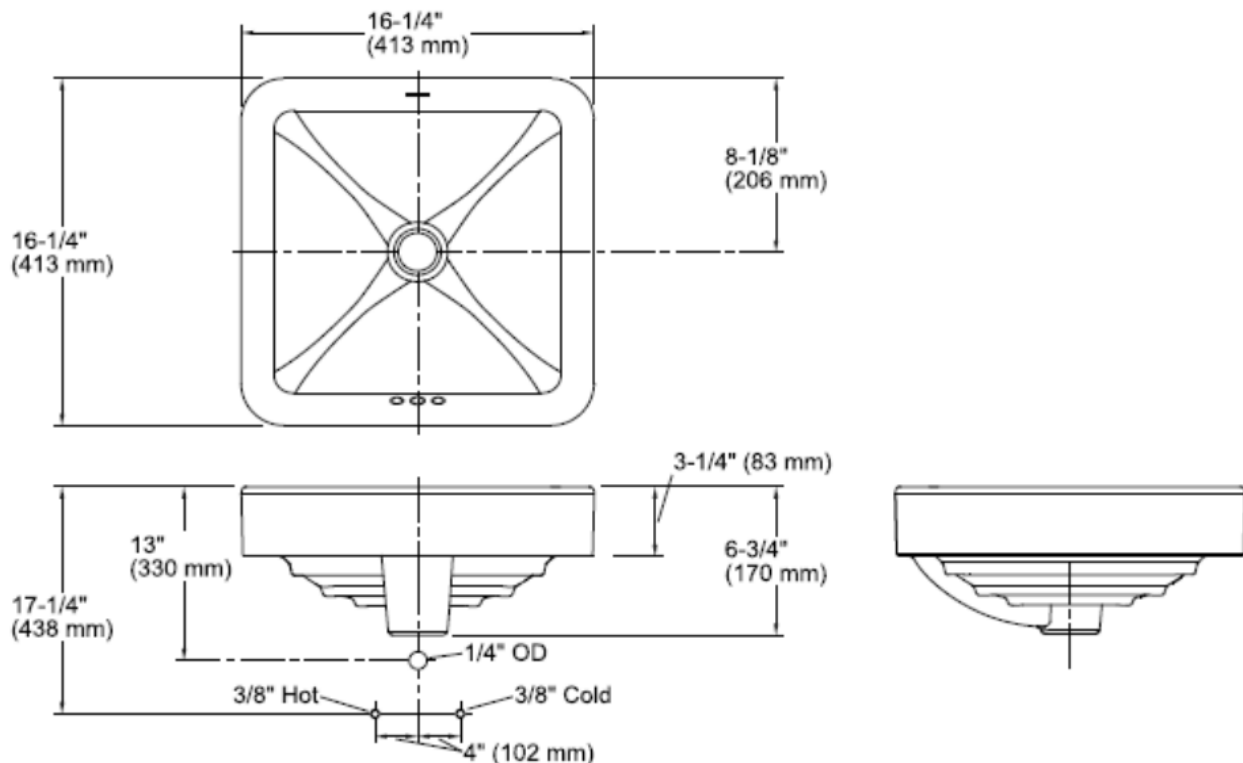

Brand : KOHLER
 Name : FOREFRONT Square vessel lavatory
 Item Code : K2661X-0

Designer :

Color / Finish: White
 Dimensions : 413 x 413mm

Product info:

- Square Vessel Lavatory
- With Overflow cover
- Vitreous china
- Above-the-counter installation