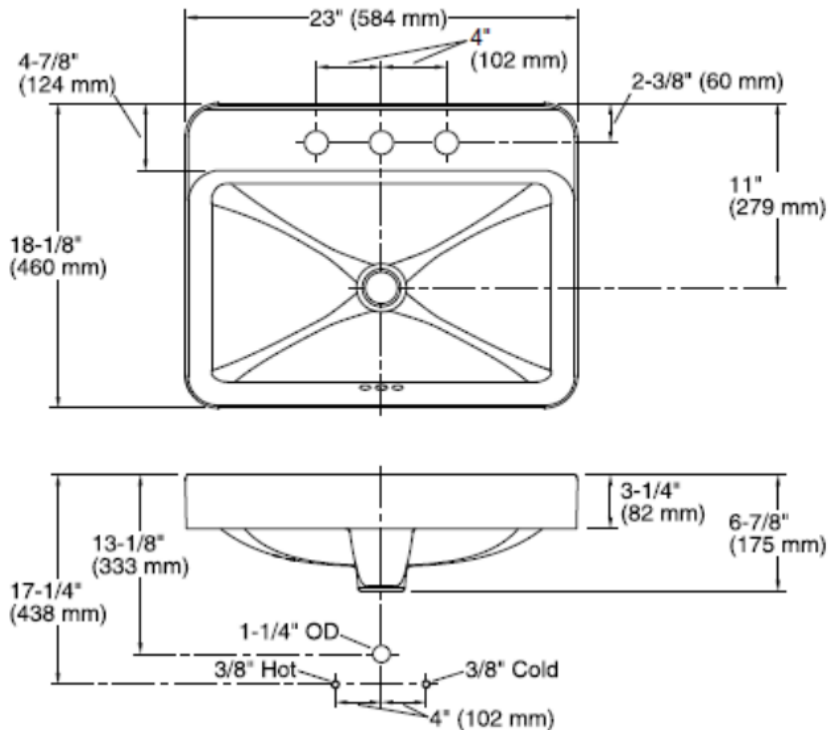

Brand : KOHLER  
 Name : FOREFRONT Rectangular vessel, 3 tap holes  
 Item Code : K2660X-8-0  
 Designer :  
 Color / Finish: White  
 Dimensions : 584 x 460 x 173 mm

**Product info:**

- Rectangular Vessel Lavatory
- 3 tap hole
- 8" center hole
- With overflow