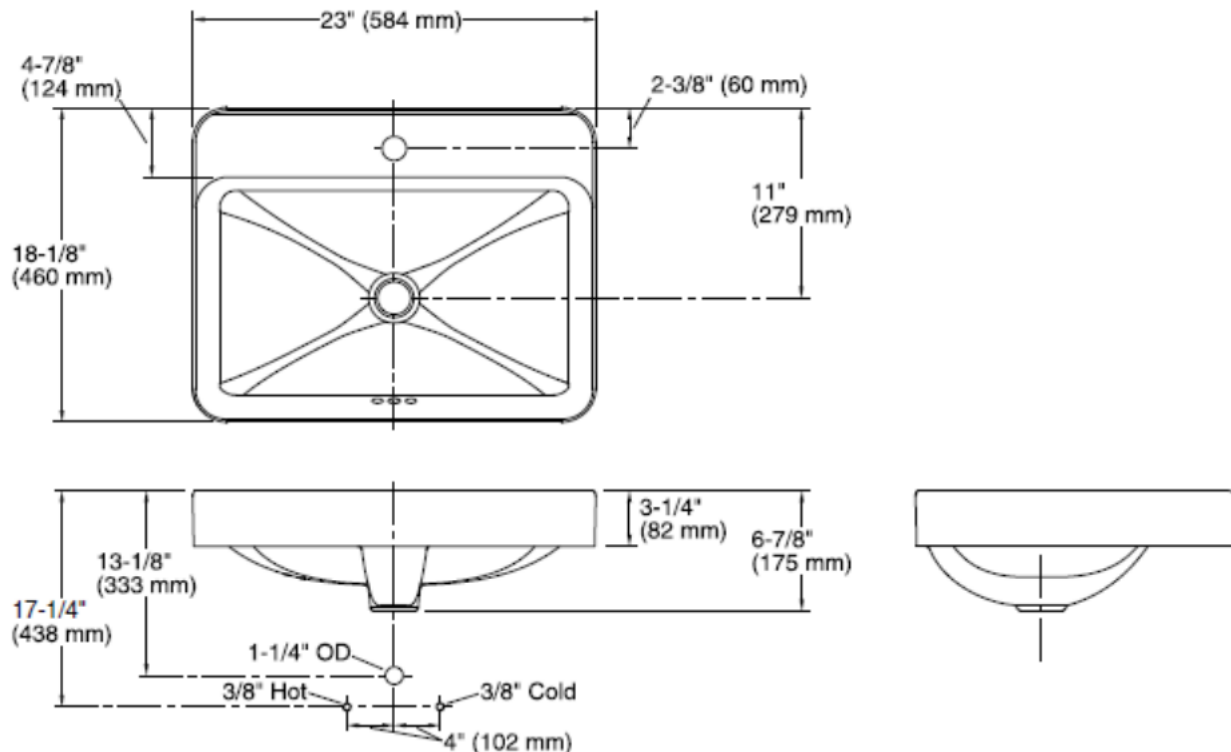

Brand : KOHLER
 Name : FOREFRONT Rectangular vessel lavatory, 1 tap hole
 Item Code : K2660X-1-0
 Designer :
 Color / Finish: White
 Dimensions : 584 x 460 x 173 mm

Product info:

- Rectangular Vessel Lavatory
- 1 tap hole
- With overflow