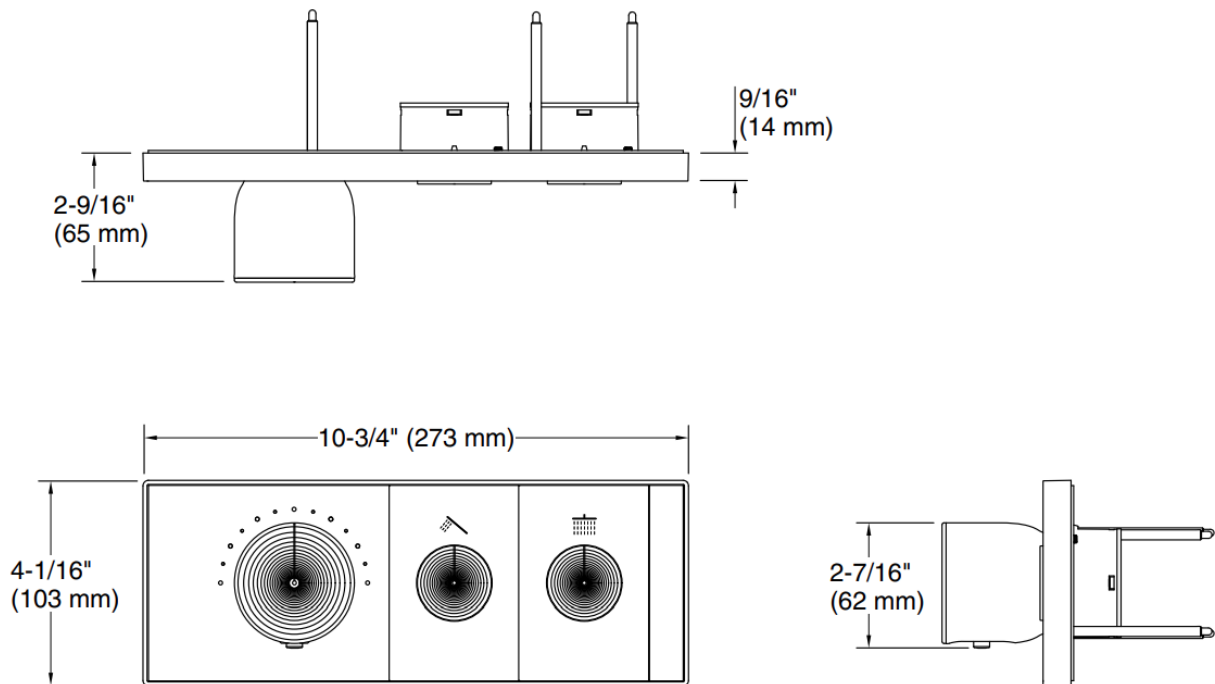

Brand : KOHLER  
 Name : ANTHEM Recessed Mech TH Control 2OT  
 Item Code : K26346T-9-2MB  
 Designer :  
 Color / Finish: Brushed Moderne Brass  
 Dimensions : 273 x 65 x 103 mm

**Product info:**

- Two-outlet thermostatic valve control panel
- Handles up to 8 gpm (30.3 lpm) flow capacity (rate may vary by installation)
- Mounts on finished wall surface