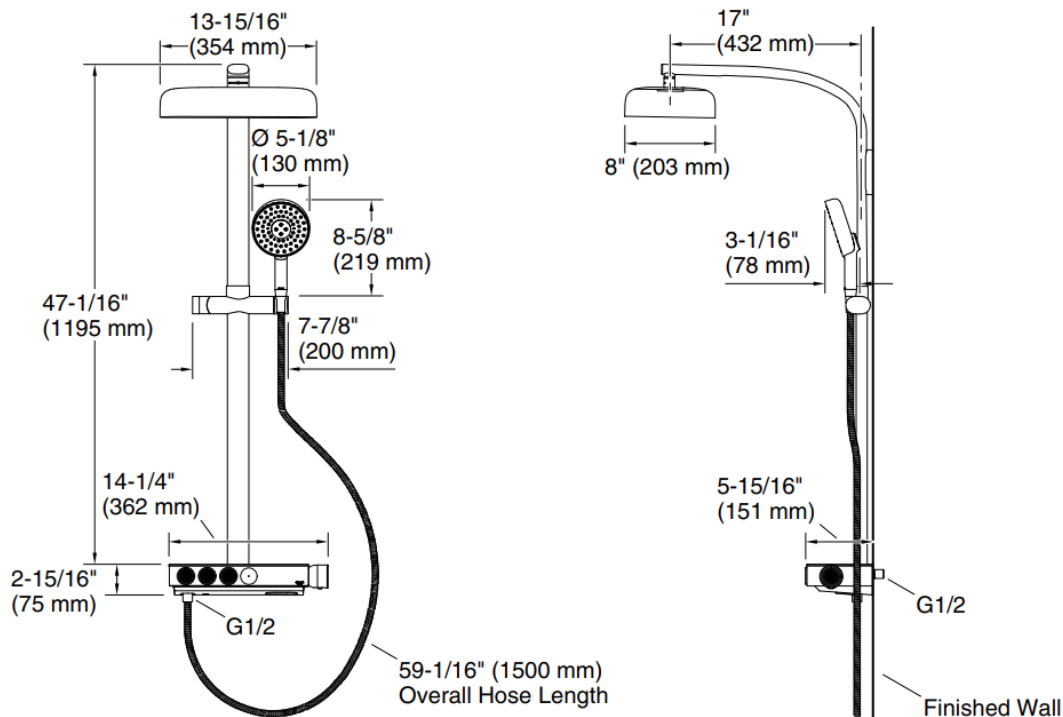

Brand : KOHLER
 Name : ANTHEM Shower Column
 Item Code : K26334T-9-BL
 Designer :
 Color / Finish: Matt Black
 Dimensions : 354 x 432 x 1195 mm

Product info:

- Flow Rate (Max) @ 45 psi 5 gal/min (18.9 l/min)
- Manufacturer's minimum rated flow: 2.5 gal/min (9.5 l/min)
- Pressure 45 psi (3.1 bar)
- Maximum (Static) Pressure: 125 psi (8.6 bar)
- Minimum (Operating) Pressure: 20 psi (1.4 bar)
- Rated maximum flow: 2.5 gal/min (9.5 l/min)
- Pressure: 80 psi (5.5 bar)