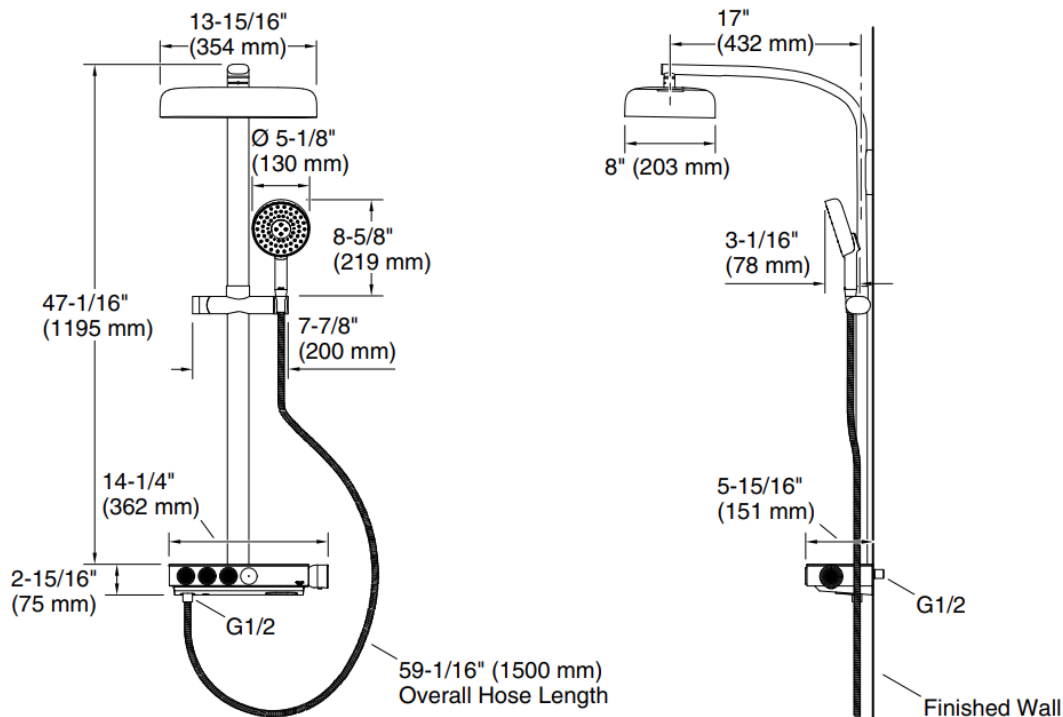

Brand : KOHLER
 Name : ANTHEM Shower Column
 Item Code : K26334T-9-2MB
 Designer :
 Color / Finish: Brushed Moderne Brass
 Dimensions : 354 x 432 x 1195 mm

Product info:

- Flow Rate (Max) @ 45 psi 5 gal/min (18.9 l/min)
- Manufacturer's minimum rated flow: 2.5 gal/min (9.5 l/min)
- Pressure 45 psi (3.1 bar)
- Maximum (Static) Pressure: 125 psi (8.6 bar)
- Minimum (Operating) Pressure: 20 psi (1.4 bar)
- Rated maximum flow: 2.5 gal/min (9.5 l/min)
- Pressure: 80 psi (5.5 bar)