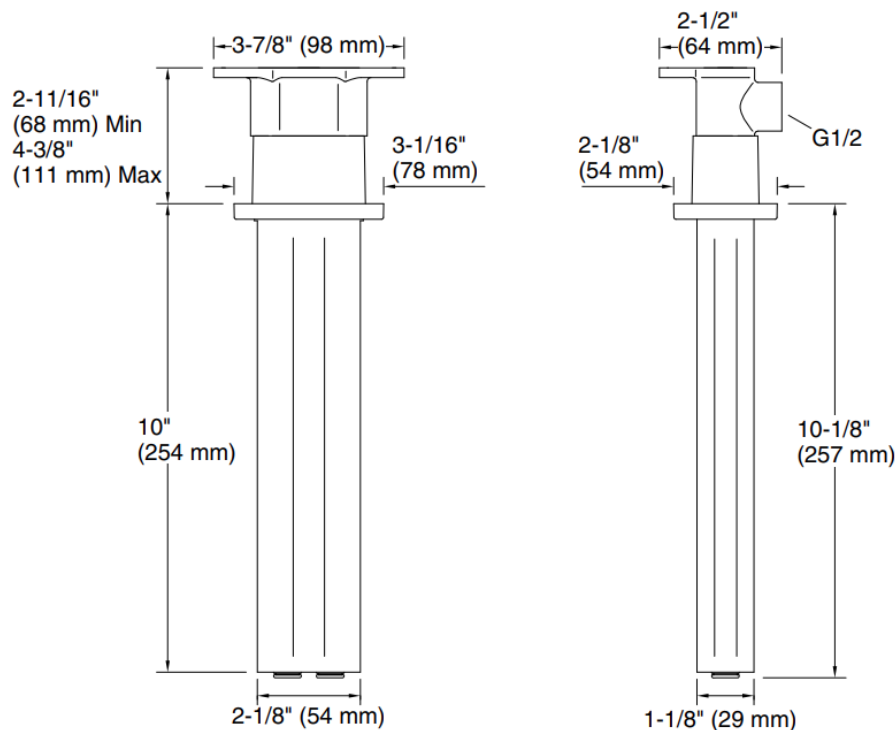

Brand : KOHLER
 Name : STATEMENT 2F CM RH Arm - 10"
 (254mm)
 Item Code : K26326T-CP
 Designer :
 Color / Finish: Polished Chrome
 Dimensions : (See data drawing below for
 dimensions)

Product info:

- ceiling-mount two-function rainhead arm
- Brass construction ensures durability and reliability.
- finishes resist corrosion and tarnishing.
- G 1/2 inlet connection
- Outlet connections slip-fit to rainhead.
- Ceiling-mount.