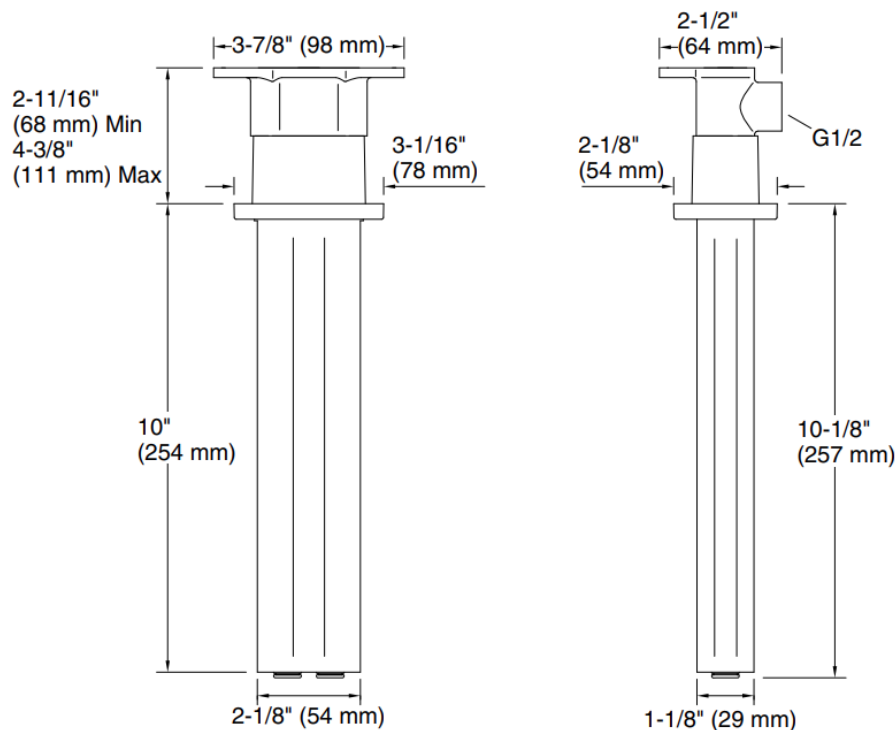

Brand : KOHLER  
 Name : STATEMENT 2F CM RH Arm - 10"  
 (254mm)  
 Item Code : K26326T-BL  
 Designer :  
 Color / Finish: Matt Black  
 Dimensions : (See data drawing below for  
 dimensions)

**Product info:**

- ceiling-mount two-function rainhead arm
- Brass construction ensures durability and reliability.
- finishes resist corrosion and tarnishing.
- G 1/2 inlet connection
- Outlet connections slip-fit to rainhead.
- Ceiling-mount.