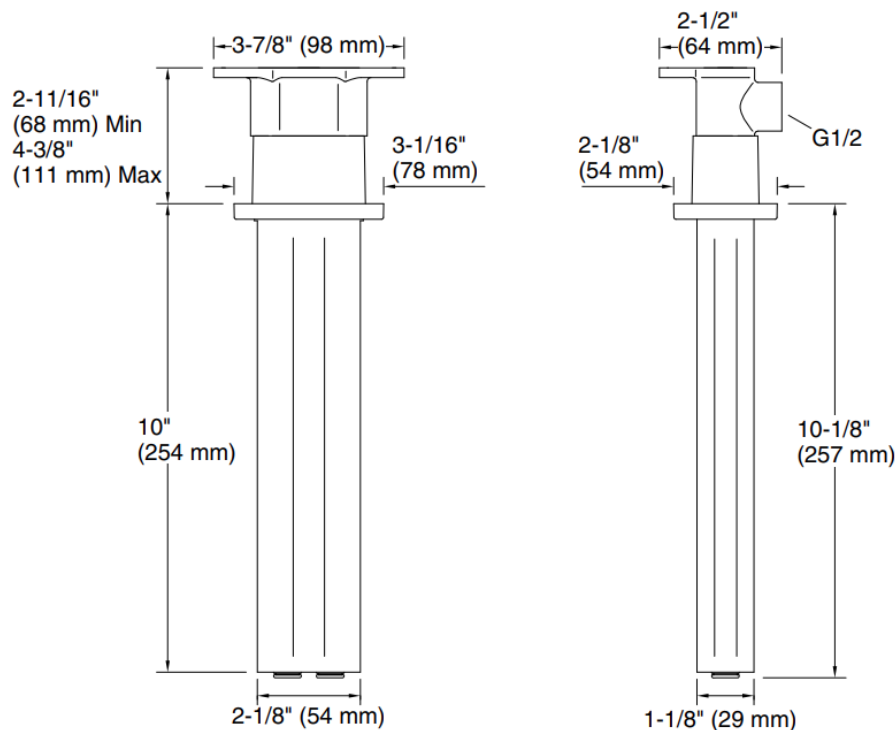

Brand : KOHLER
 Name : STATEMENT 2F CM RH Arm - 10"
 (254mm)
 Item Code : K26326T-2MB
 Designer :
 Color / Finish: Brushed Moderne Brass
 Dimensions : (See data drawing below for
 dimensions)

Product info:

- ceiling-mount two-function rainhead arm
- Brass construction ensures durability and reliability.
- finishes resist corrosion and tarnishing.
- G 1/2 inlet connection
- Outlet connections slip-fit to rainhead.
- Ceiling-mount.