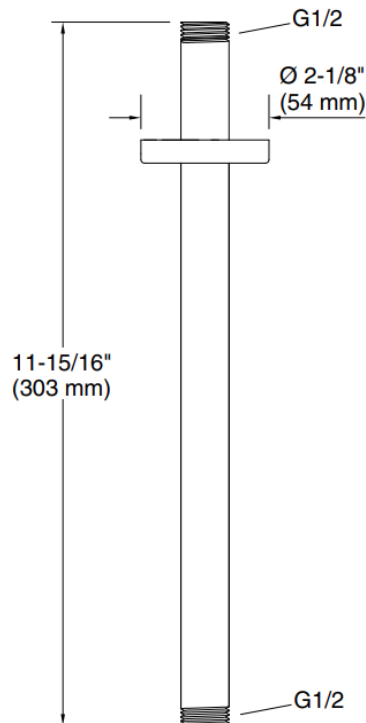

Brand : KOHLER  
Name : STATEMENT 1F CM RH Arm - 12"  
(305mm)  
Item Code : K26321T-CP  
Designer :  
Color / Finish: Polished Chrome  
Dimensions : 303 x 54 mm

**Product info:**

- Compatible only with single-function rainheads.
- straight shower arm
- G 1/2 connection.
- Brass construction ensures durability and reliability.