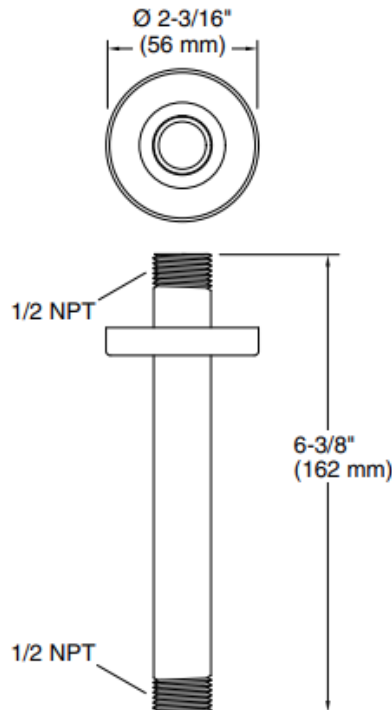

Brand : KOHLER
Name : STATEMENT 1F CM RH ARM - 6"
Item Code : K26320T-BL
Designer :
Color / Finish: Matt Black
Dimensions : 152 mm straight shower arm

Product info:

- For use with single-function rain heads
- KOHLER finishes resist corrosion and tarnishing
- Material: Brass construction ensures durability and reliability
- 1/2 -14 NPT connection