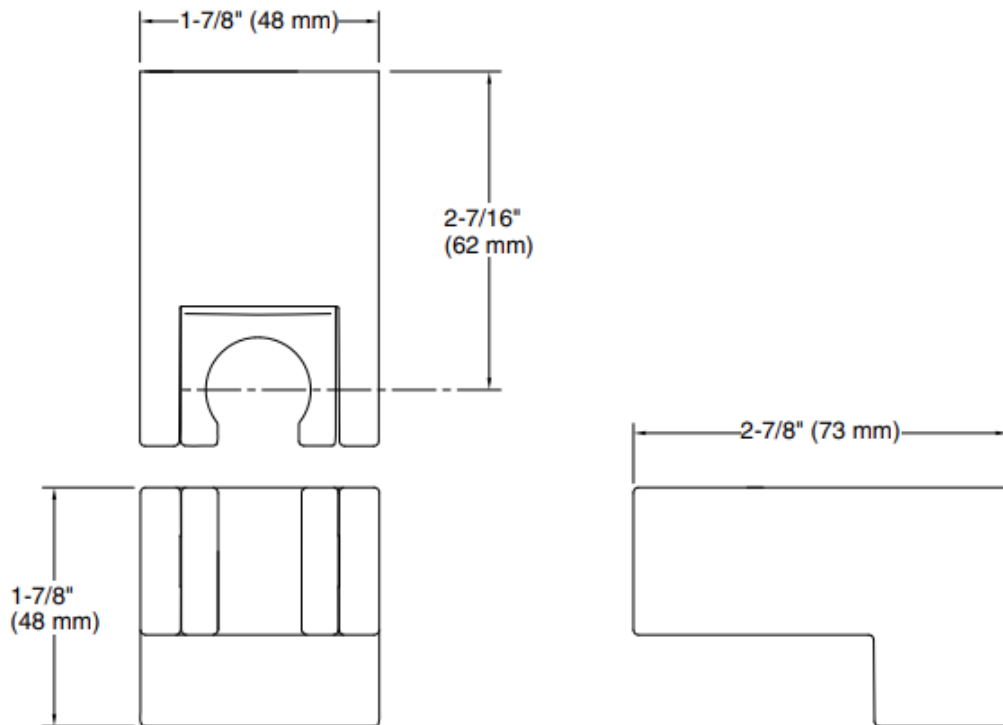

Brand : KOHLER
Name : STATEMENT Hand shower holder
Item Code : K26309T-CP
Designer :
Color / Finish: Polished Chrome
Dimensions : 48 x 73 x 48 mm

Product info:

- Wall-mount handshower holder
- Durable metal construction.
- finishes resist corrosion and tarnishing.
- Wall-mount