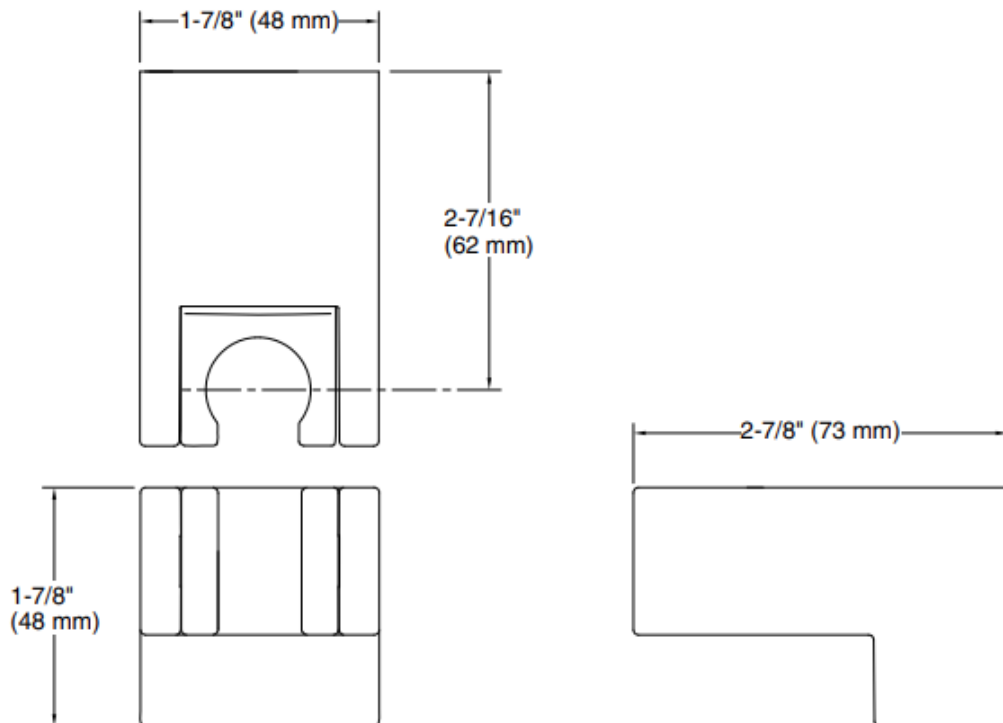

Brand : KOHLER
Name : STATEMENT Hand shower holder
Item Code : K26309T-2MB
Designer :
Color / Finish: Brushed Moderne Brass
Dimensions : 48 x 73 x 48 mm

Product info:

- Wall-mount handshower holder
- Durable metal construction.
- finishes resist corrosion and tarnishing.
- Wall-mount