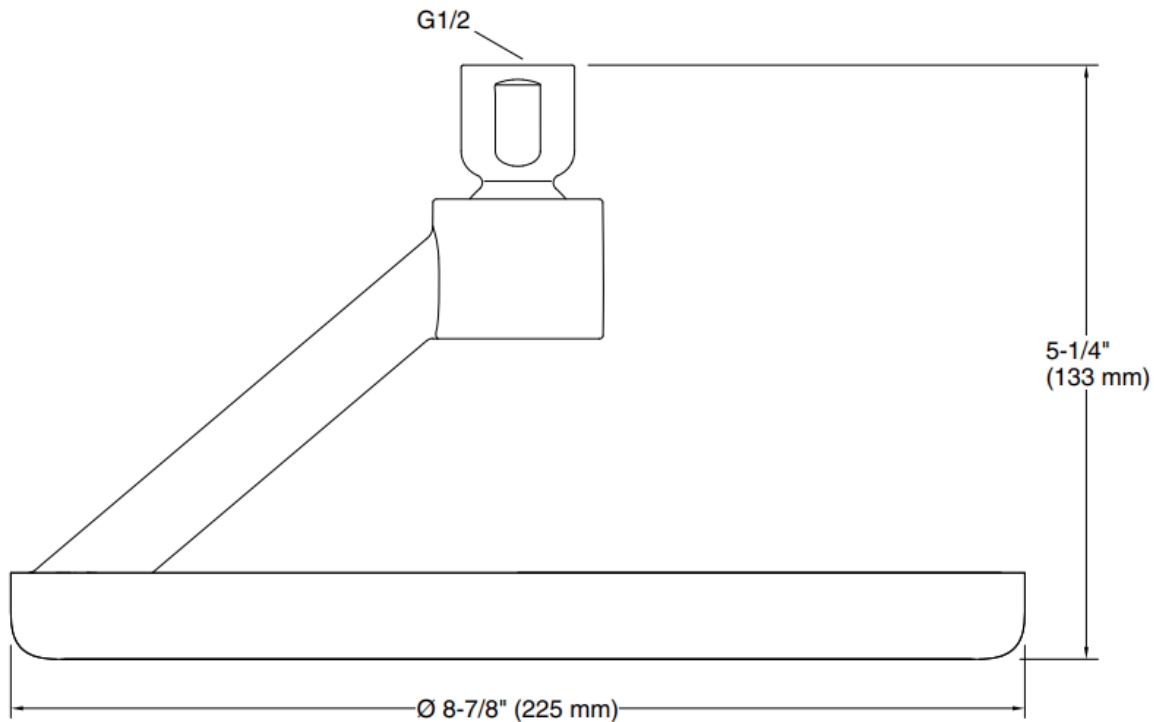

Brand : KOHLER
Name : STATEMENT™ Iconic Open Rain head shower
Item Code : K26301T-2MB
Designer :
Color / Finish: Brushed Moderne Brass
Dimensions : 225 x 133 mm

Product info:

- Open Rain iconic rainhead
- 2.5 gpm (9.5 lpm) maximum flow rate at 45 psi (3.1 bar)
- Full Coverage Rain uses gravity to deliver a soft flow of water, providing a gentle spray experience reminiscent of natural rainfall
- G 1/2 connection
- Premium material construction for durability and reliability