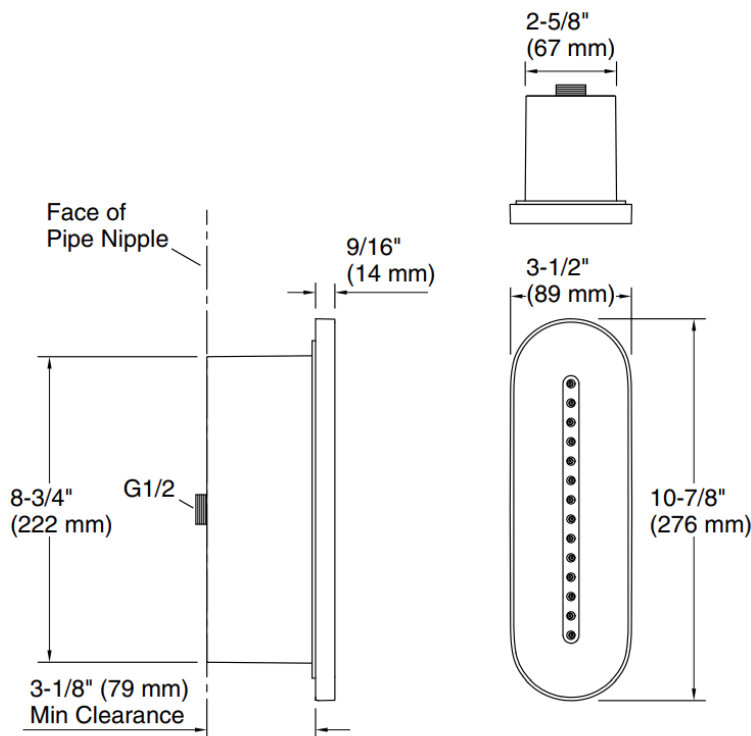

Brand : KOHLER  
 Name : STATEMENT Oblong G Vichy Body Spray  
 Item Code : K26300T-BL  
 Designer :  
 Color / Finish: Matt Black  
 Dimensions : 89 x 14 x 276 mm

**Product info:**

- Oblong single-function linear body spray delivers 14 twirling Deep Massage streams, targeting sore muscles to ease away aches and pains
- MasterClean™ sprayface features an easy-to-clean surface that withstands mineral buildup
- 2.5 gpm (9.5 lpm) maximum flow rate at 80 psi (5.5 bar).
- G 1/2 inlet connection.
- Semi-recessed into wall.