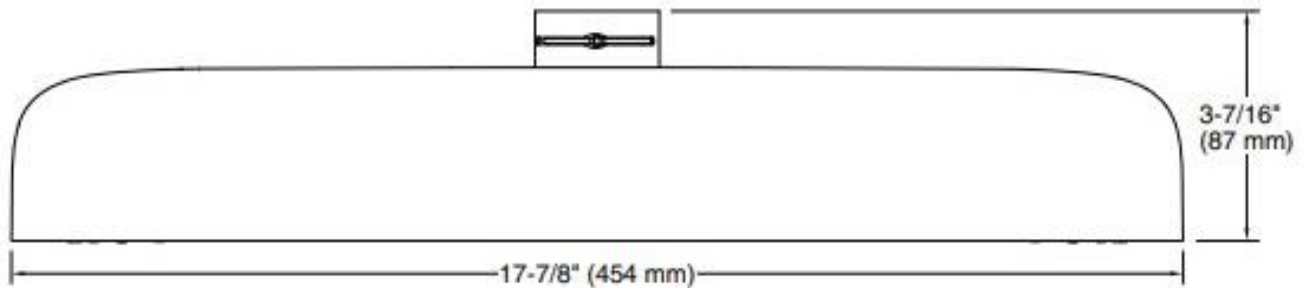

Brand : KOHLER  
Name : STATEMENT™ 2F 18" RBN RAINHEAD  
Item Code : K26298T-2MB  
Designer :  
Color / Finish: Brushed Moderne Brass  
Dimensions : 454 x 87 mm

**Product info:**

- Oval 14" two-function 2.5 gpm rainhead
- Premium material construction for durability and reliability.
- Katalyst® air-induction technology infuses water with air, creating bigger drops for a more powerful spray.
- Rated maximum flow: 2.5 gal/min (9.5 l/min)
- Pressure: 80 psi (5.5 bar)