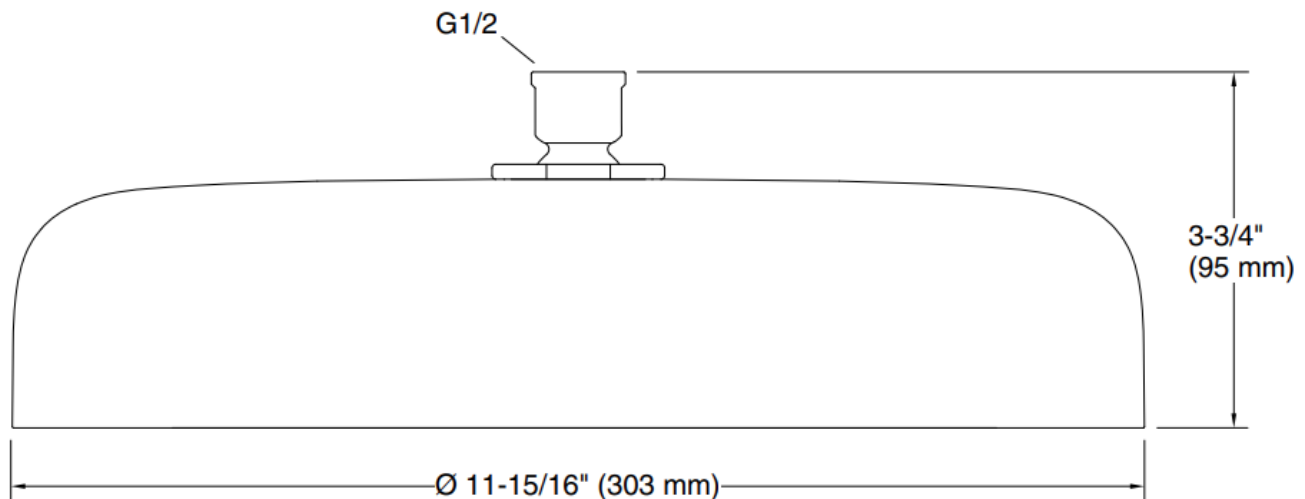

Brand : KOHLER
Name : STATEMENT™ 1F 12" Round
Rain head
Item Code : K26291T-CP
Designer :
Color / Finish: Polished chrome
Dimensions : 303 x 95 mm

Product info:

- MasterClean™ sprayface features an easy-to-clean surface that withstands mineral buildup.
- Optimized sprayface for maximum performance
- 2.5 gpm (9.5 lpm) maximum flow rate at 80 psi (5.5 bar).
- Premium material construction for durability and reliability.
- Katalyst® air-induction technology infuses water with air, creating bigger drops for a more powerful spray.
- G 1/2 inlet connection.