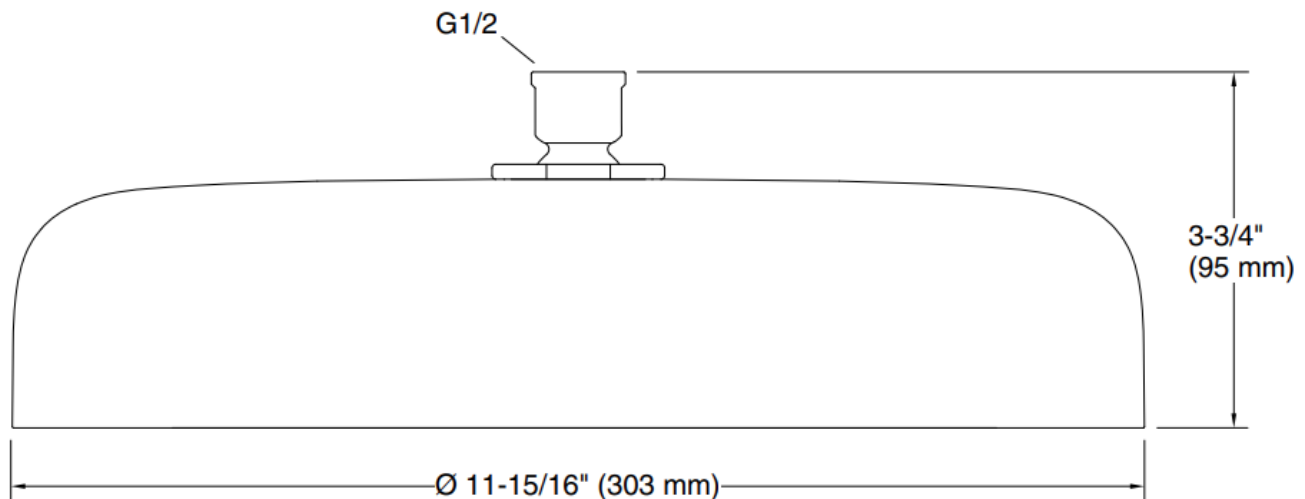

Brand : KOHLER
Name : STATEMENT™ 1F 12" Round
Rain head
Item Code : K26291T-BL
Designer :
Color / Finish: Matt Black
Dimensions : 303 x 95 mm

Product info:

- MasterClean™ sprayface features an easy-to-clean surface that withstands mineral buildup.
- Optimized sprayface for maximum performance
- 2.5 gpm (9.5 lpm) maximum flow rate at 80 psi (5.5 bar).
- Premium material construction for durability and reliability.
- Katalyst® air-induction technology infuses water with air, creating bigger drops for a more powerful spray.
- G 1/2 inlet connection.