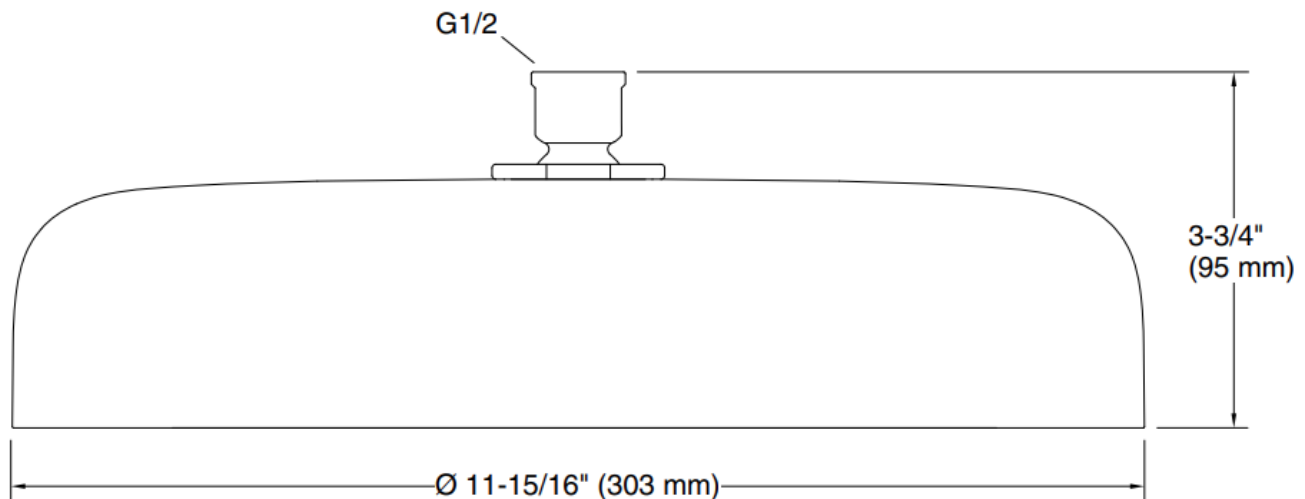

Brand : KOHLER
Name : STATEMENT™ 1F 12" Round
Rain head
Item Code : K26291T-2MB
Designer :
Color / Finish: Brushed Moderne Brass
Dimensions : 303 x 95 mm

Product info:

- MasterClean™ sprayface features an easy-to-clean surface that withstands mineral buildup.
- Optimized sprayface for maximum performance
- 2.5 gpm (9.5 lpm) maximum flow rate at 80 psi (5.5 bar).
- Premium material construction for durability and reliability.
- Katalyst® air-induction technology infuses water with air, creating bigger drops for a more powerful spray.
- G 1/2 inlet connection.