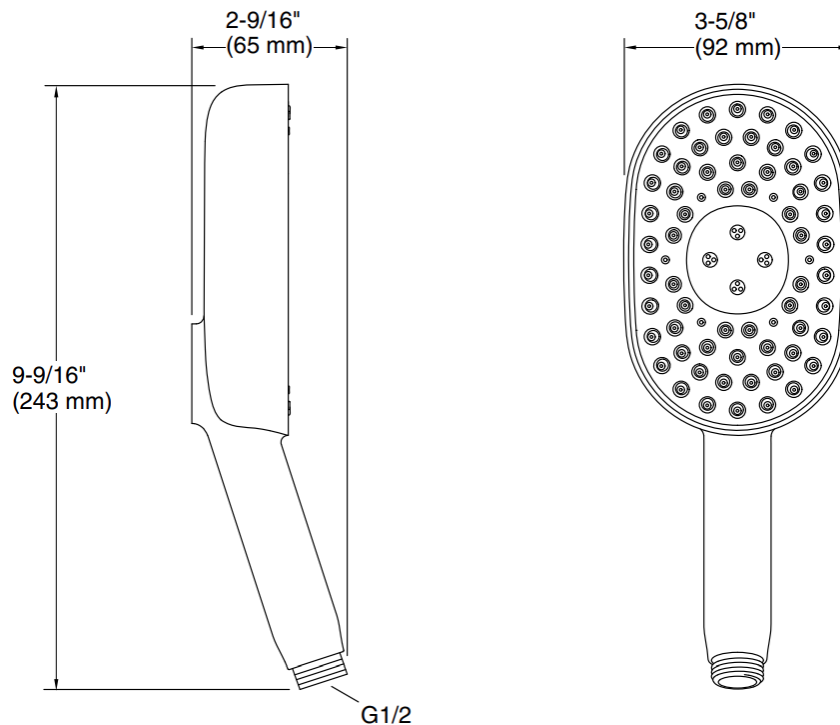

Brand : KOHLER  
Name : STATEMENT 3F Oblong  
Item Code : K26284T-CP  
Designer :  
Color / Finish: Polished Chrome  
Dimensions : 92 x 65 x 243 mm

**Product info:**

- Oval multifunction handshower
- 2.5 gpm (9.5 lpm) maximum flow rate at 80 psi (5.5 bar).
- Premium material construction for durability and reliability.
- finishes resist corrosion and tarnishing.
- Katalyst® air-induction technology infuses water with air, creating bigger drops for a more powerful spray.
- G 1/2 inlet connection.