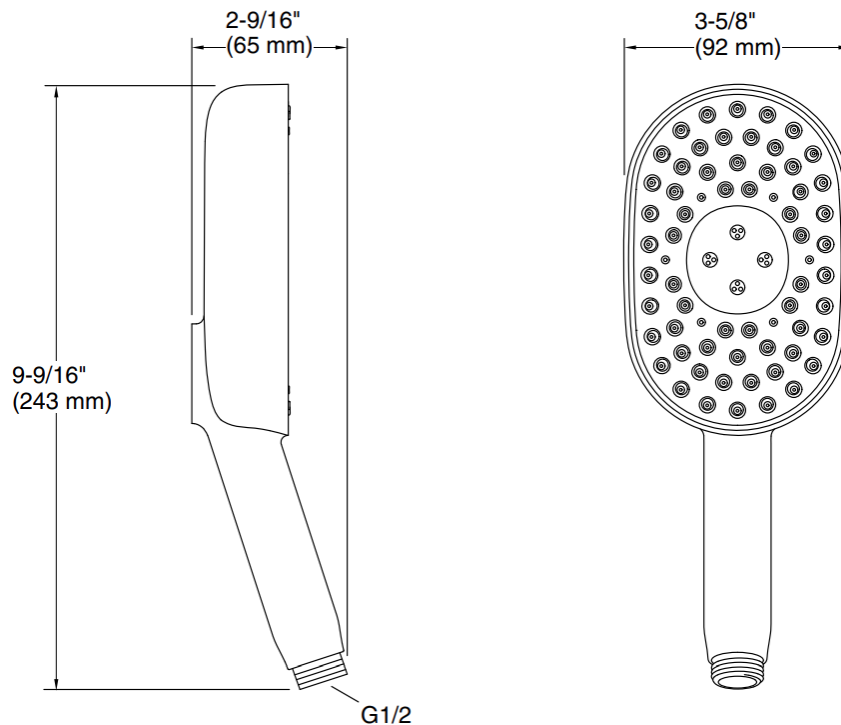

Brand : KOHLER
 Name : STATEMENT 3F Oblong
 Item Code : K26284T-BL
 Designer :
 Color / Finish: Matt Black
 Dimensions : 92 x 65 x 243 mm

Product info:

- Oval multifunction handshower
- 2.5 gpm (9.5 lpm) maximum flow rate at 80 psi (5.5 bar).
- Premium material construction for durability and reliability.
- finishes resist corrosion and tarnishing.
- Katalyst® air-induction technology infuses water with air, creating bigger drops for a more powerful spray.
- G 1/2 inlet connection.