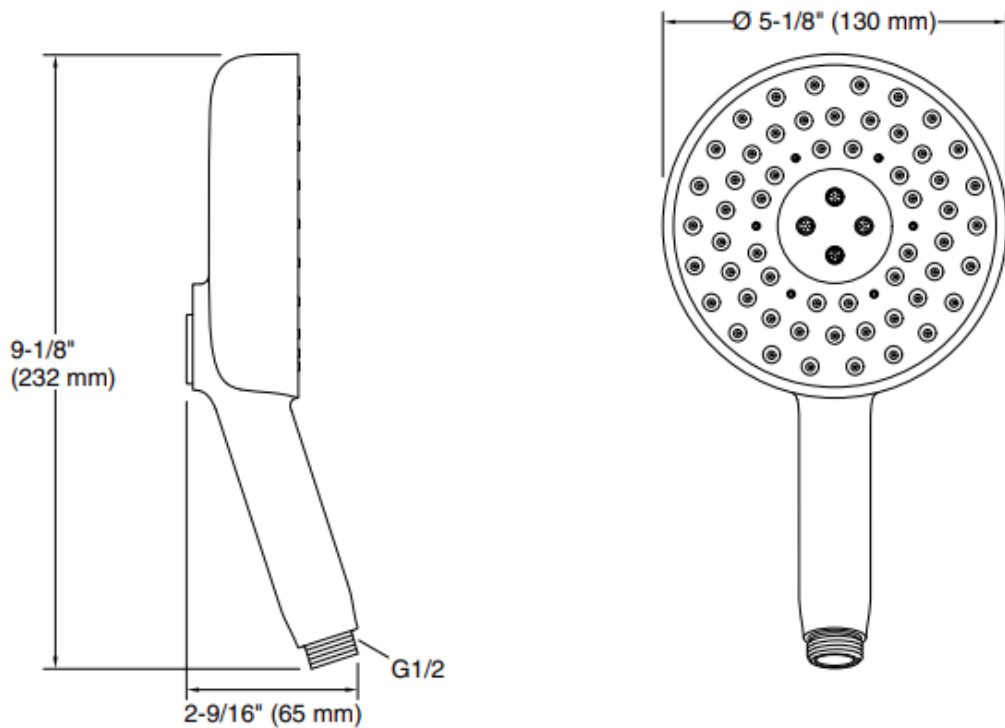

Brand : KOHLER  
 Name : STATEMENT 3F Roundshower  
 Item Code : K26282T-CP  
 Designer :  
 Color / Finish: Polished Chrome  
 Dimensions : 130 x 232 x 65 mm

**Product info:**

- Round multifunction handshower
- Premium material construction for durability and reliability.
- 2.5 gpm (9.5 lpm) maximum flow rate at 80 psi (5.5 bar).
- Katalyst® air-induction technology infuses water with air, creating bigger drops for a more powerful spray.
- G 1/2 inlet connection.
- Bracket or sidebar required for wall-mount installation.
- Deck-mount holder required for deck-mount installation.