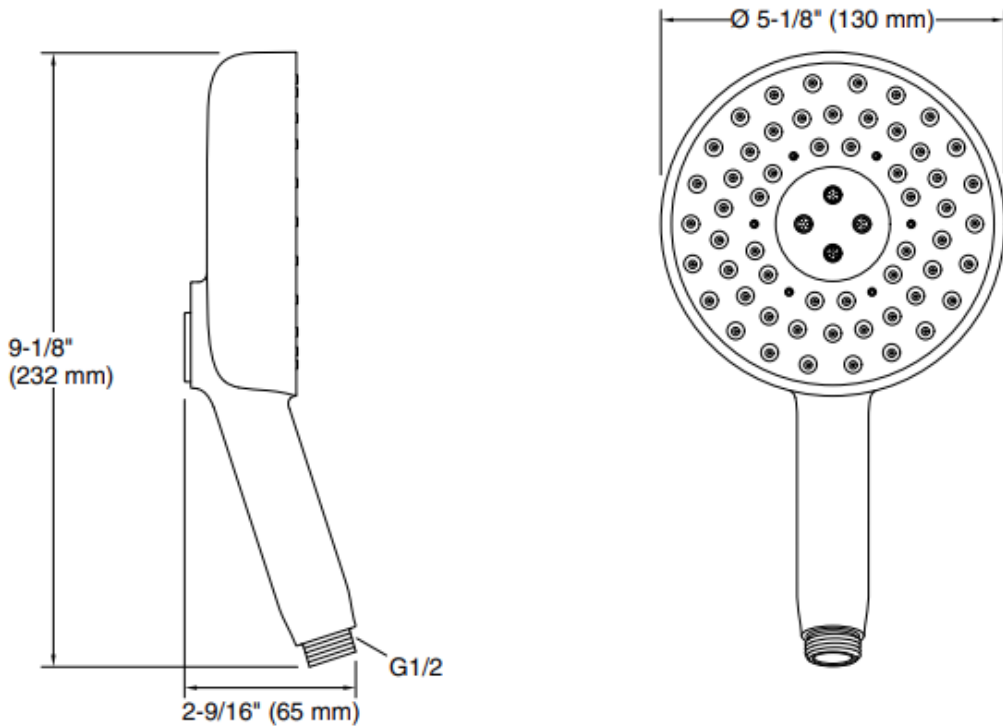

Brand : KOHLER
Name : STATEMENT 3F Roundshower
Item Code : K26282T-BL
Designer :
Color / Finish: Matt Black
Dimensions : 130 x 232 x 65 mm

Product info:

- Round multifunction handshower
- Premium material construction for durability and reliability.
- 2.5 gpm (9.5 lpm) maximum flow rate at 80 psi (5.5 bar).
- Katalyst® air-induction technology infuses water with air, creating bigger drops for a more powerful spray.
- G 1/2 inlet connection.
- Bracket or sidebar required for wall-mount installation.
- Deck-mount holder required for deck-mount installation.