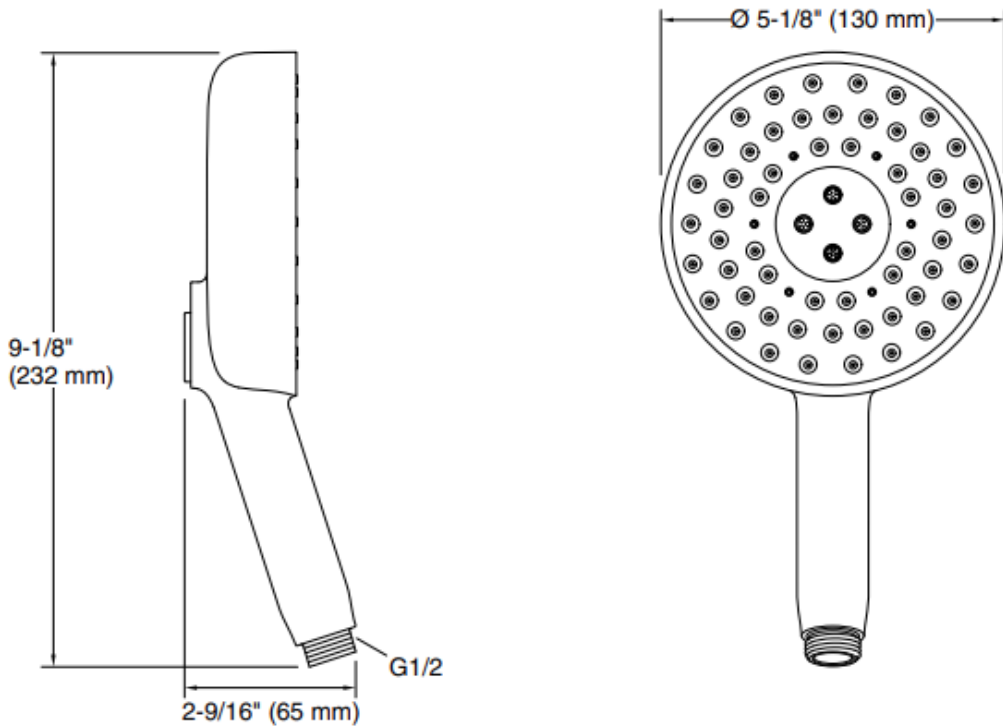

Brand : KOHLER
 Name : STATEMENT 3F Roundshower
 Item Code : K26282T-2MB
 Designer :
 Color / Finish: Brushed Moderne Brass
 Dimensions : 130 x 232 x 65 mm

Product info:

- Round multifunction handshower
- Premium material construction for durability and reliability.
- 2.5 gpm (9.5 lpm) maximum flow rate at 80 psi (5.5 bar).
- Katalyst® air-induction technology infuses water with air, creating bigger drops for a more powerful spray.
- G 1/2 inlet connection.
- Bracket or sidebar required for wall-mount installation.
- Deck-mount holder required for deck-mount installation.