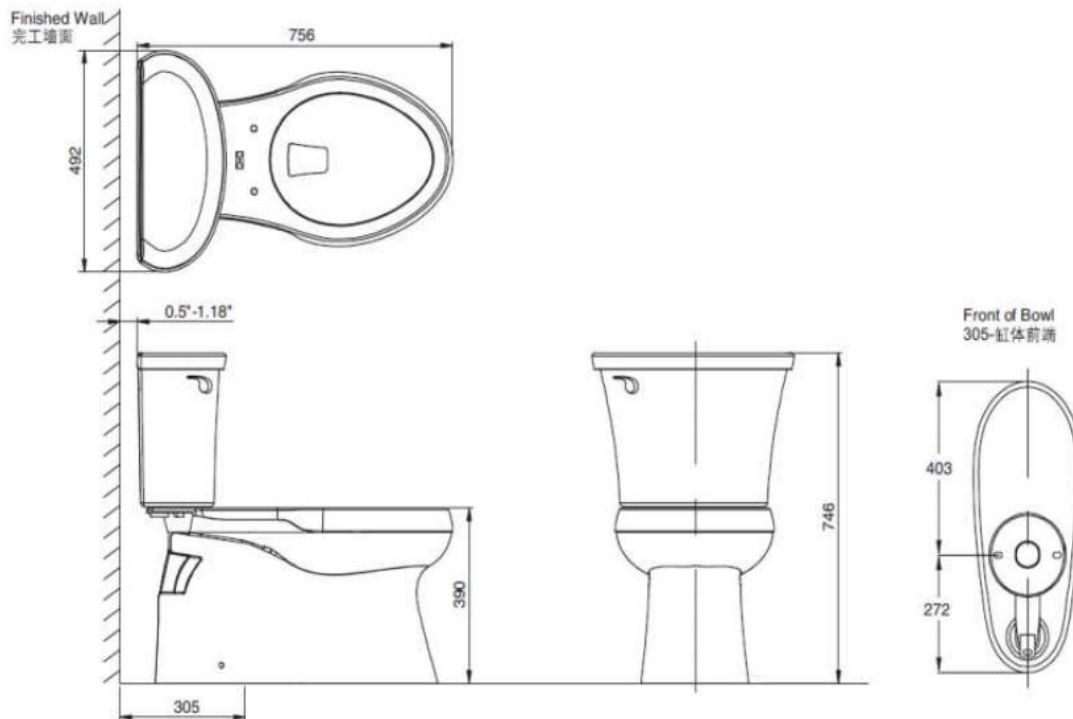

Brand : KOHLER
 Name : CAVATA Tank
 Item Code : K24863T-CT-3-0

Designer :

Color / Finish: White

Dimensions :

Product info:

- Tank
- (Requires K5767T-0 and K4653T_0)
- 1 x 54.10600 flexible hose ½ x ½
- 1 x C408681 angle valve ½ x ½
- 1 x B9082GASV1 floor flange