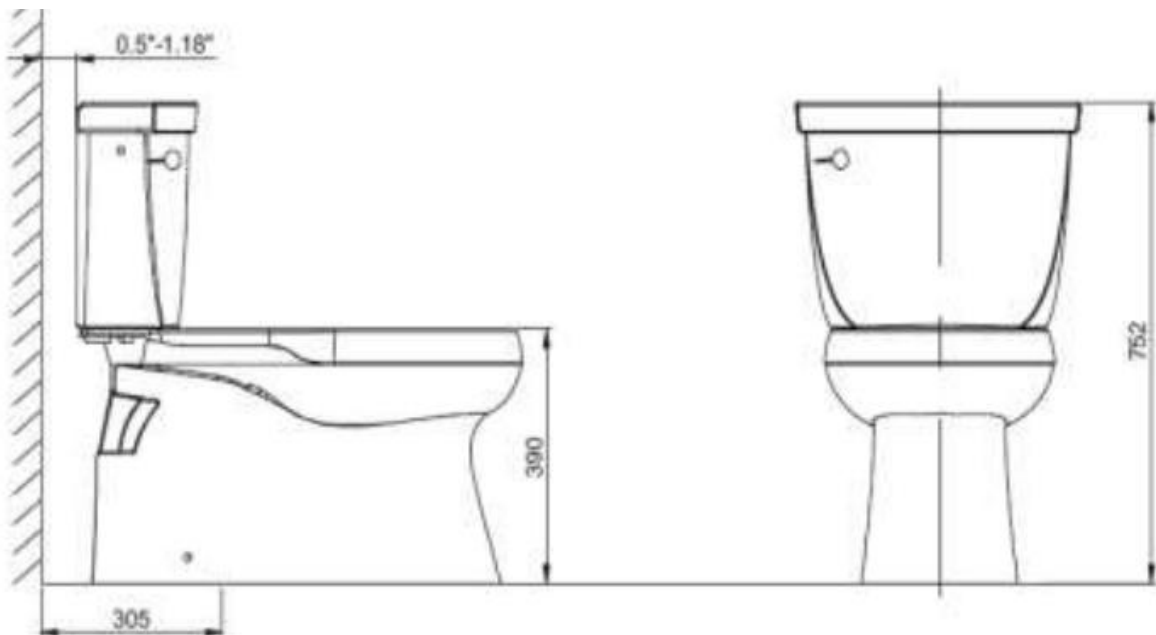

Brand : KOHLER
Name : CIMARRON Tank Only
Item Code : K24862T-CT-3-0

Designer :
Color / Finish: White
Dimensions :

Product info:

- CIMARRON Tank Only
- Class 5 single flush system (4.2L)
- Compatible with C3 bidet Seat
- S trap: 305mm
- Same product with quiet-close toilet can be found by 5706T-C-0