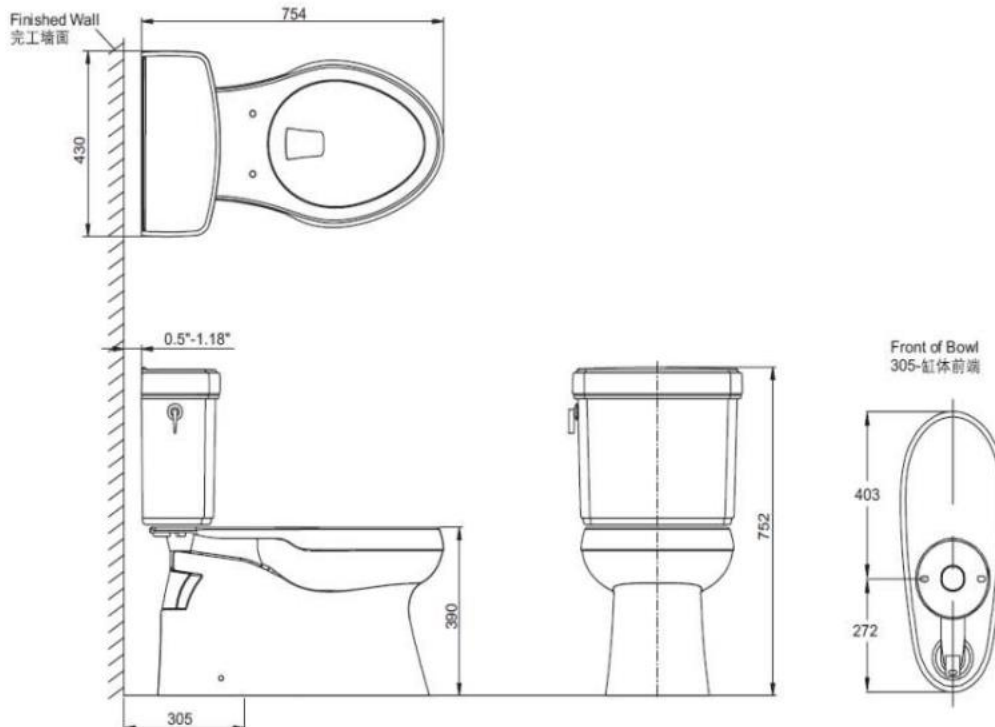

Brand : KOHLER  
Name : Pinoir Tank  
Item Code : K24861T-CT-3-0

Designer :  
Color / Finish: White  
Dimensions :

**Product info:**

- Pinoir Tank
- Requires K5767T-0, K4609T-WM-0, K4713T-0
- use K24861T-CT-3-0 once K609T runs out