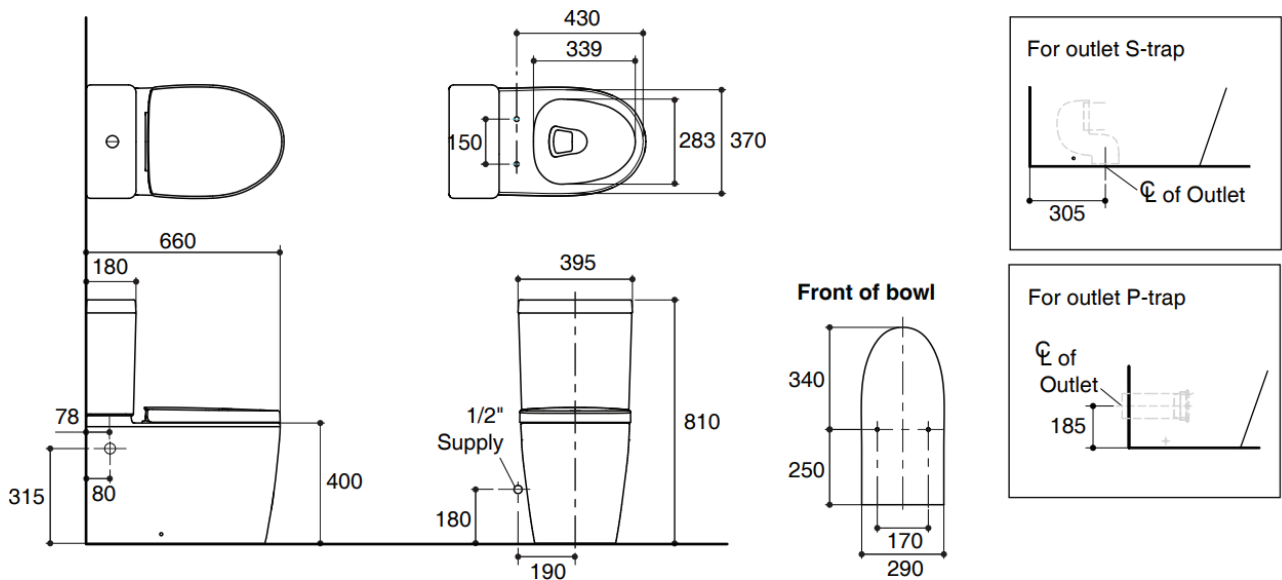

Brand : KOHLER
 Name : PARLIAMENT GRANDE 2-Piece toilet with quiet close seat
 Item Code : K76077K-0 – skirted bowl
 K76616K-0 – tank
 K75200K-0 – seat and cover
 Designer :
 Color / Finish: White
 Dimensions : 732 x 388 X 790 mm

Product info:

- Vitreous china
- Round front bowl
- Class Five 3/4.8L
- Includes quiet close seat
- Includes polished chrome push button
- Wash down flushing system with rimless technology
- 305 mm rough-in for S-trap

Dimensions are approximate.
Unit: mm

Note: The recommended dimension for installation can be adjusted according to user preferences and layout.

Flushing of pipe must be done before fittings are installed. Failure to do so voids the warranty.