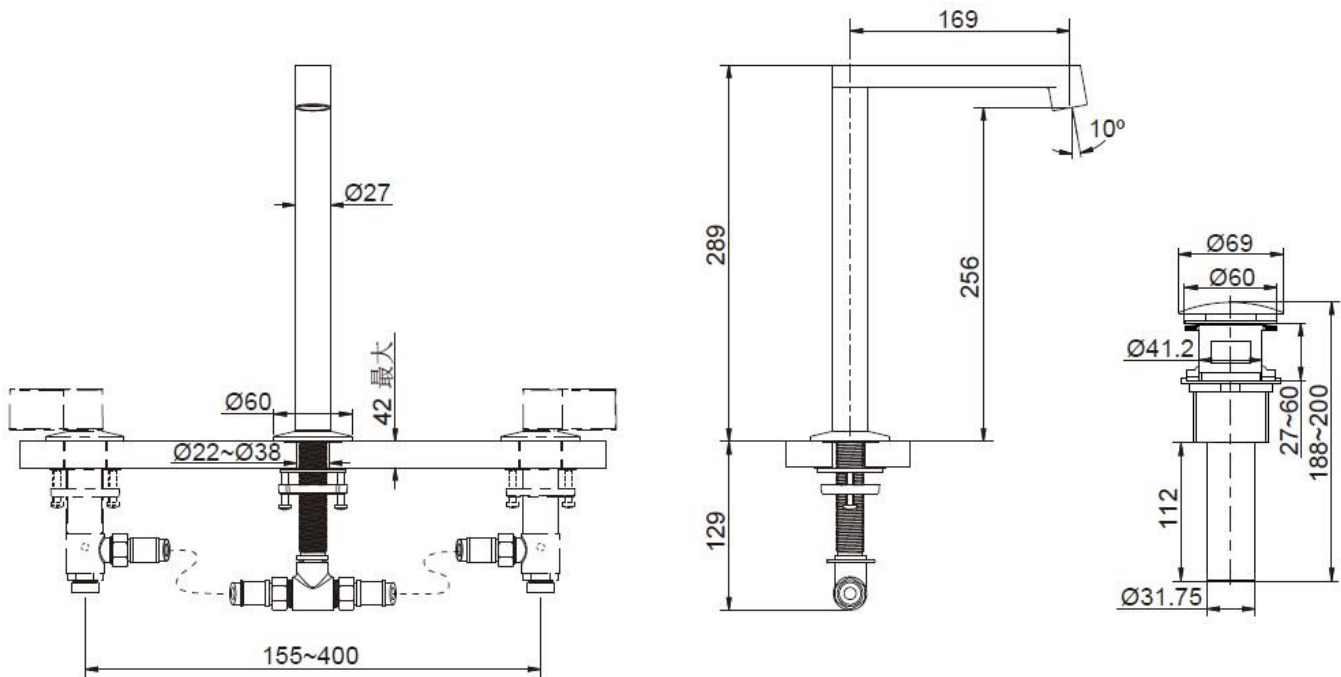

Brand : KOHLER
 Name : Components wide-spread spout
 Item Code : K-23887T-CP
 Designer :
 Color / Finish: Polished Chrome
 Dimensions : 189 x 289 mm

Product info:

- Tall Lavatory Spout - Row

Flushing of pipe must be done before fittings are installed. Failure to do so voids the warranty.